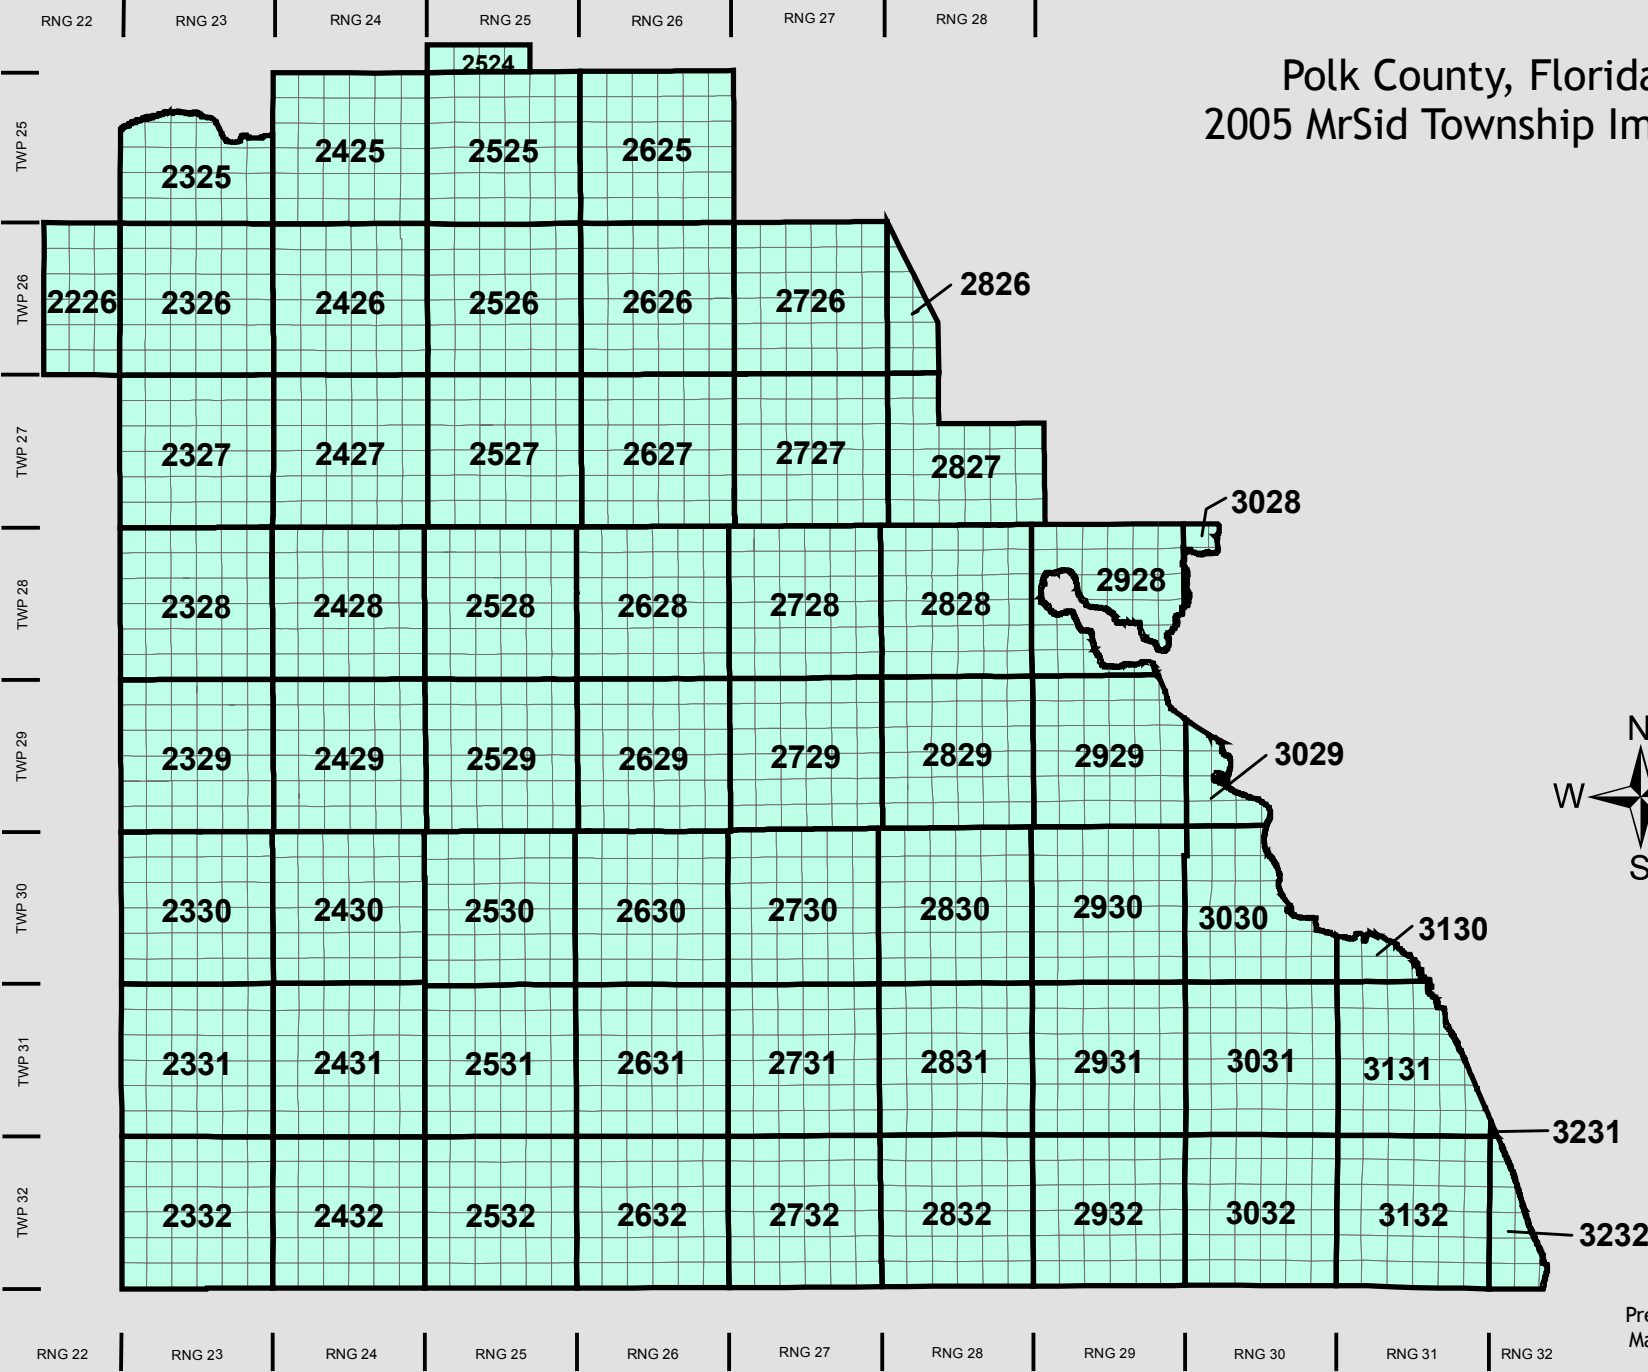

# Polk County, Florida 2005 MrSid Township Images

Prepared by the Office of  
Marsha M Faux, CFA, ASA  
Property Appraiser  
Polk County, Florida