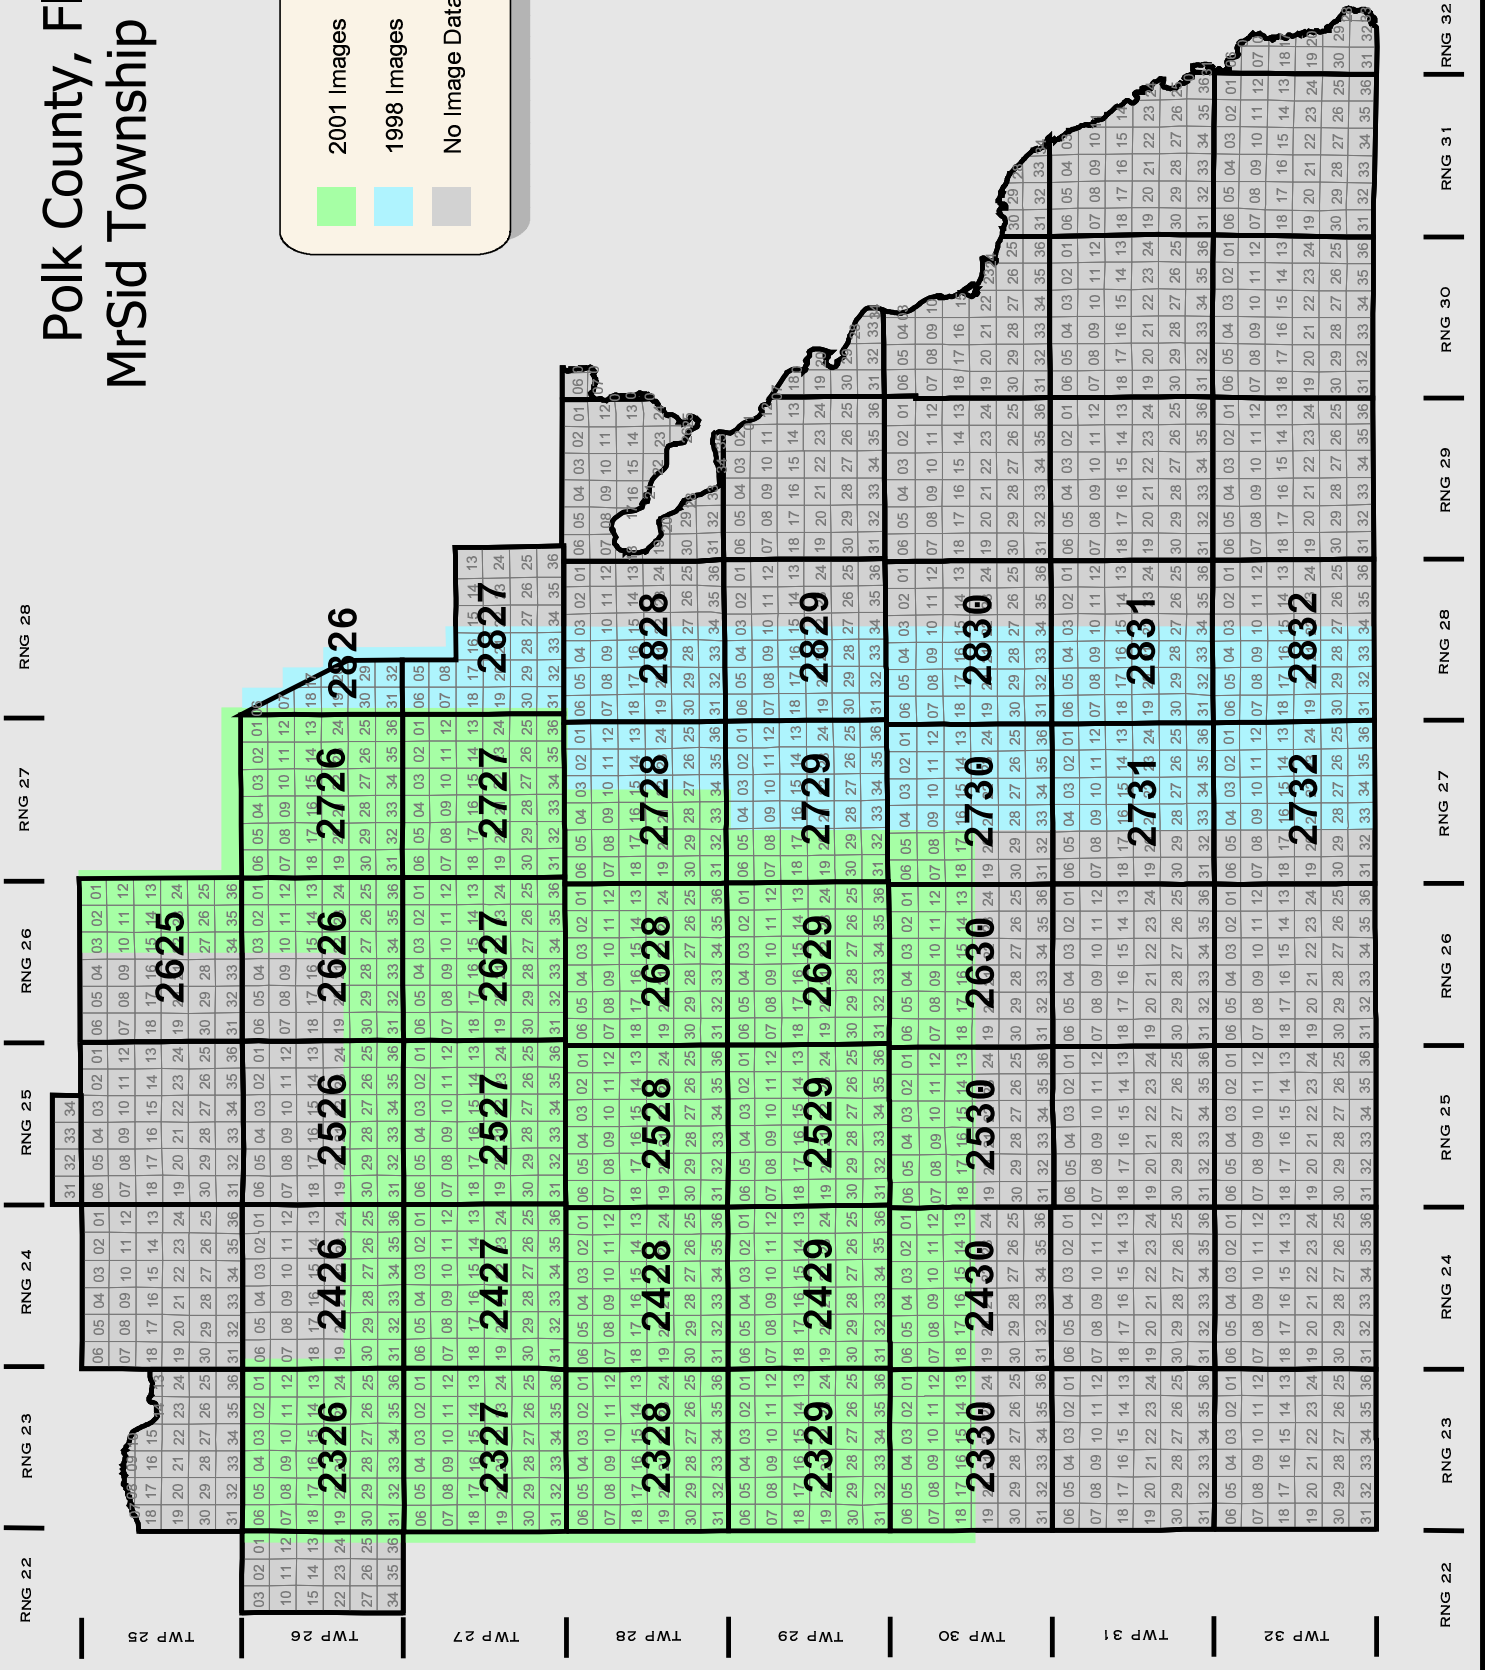

# Polk County, Florida Mrsid Township Images

2001 Images  
1998 Images  
No Image Data

Prepared by the Office of  
Marsha M. Faux CFA, ASA  
Property Appraiser  
Polk County, Florida  
GIS/Mapping Department  
January 2002

RNG 22 | RNG 23 | RNG 24 | RNG 25 | RNG 26 | RNG 27 | RNG 28 | RNG 29 | RNG 30 | RNG 31 | RNG 32

TWP 25 | TWP 26 | TWP 27 | TWP 28 | TWP 29 | TWP 30 | TWP 31 | TWP 32