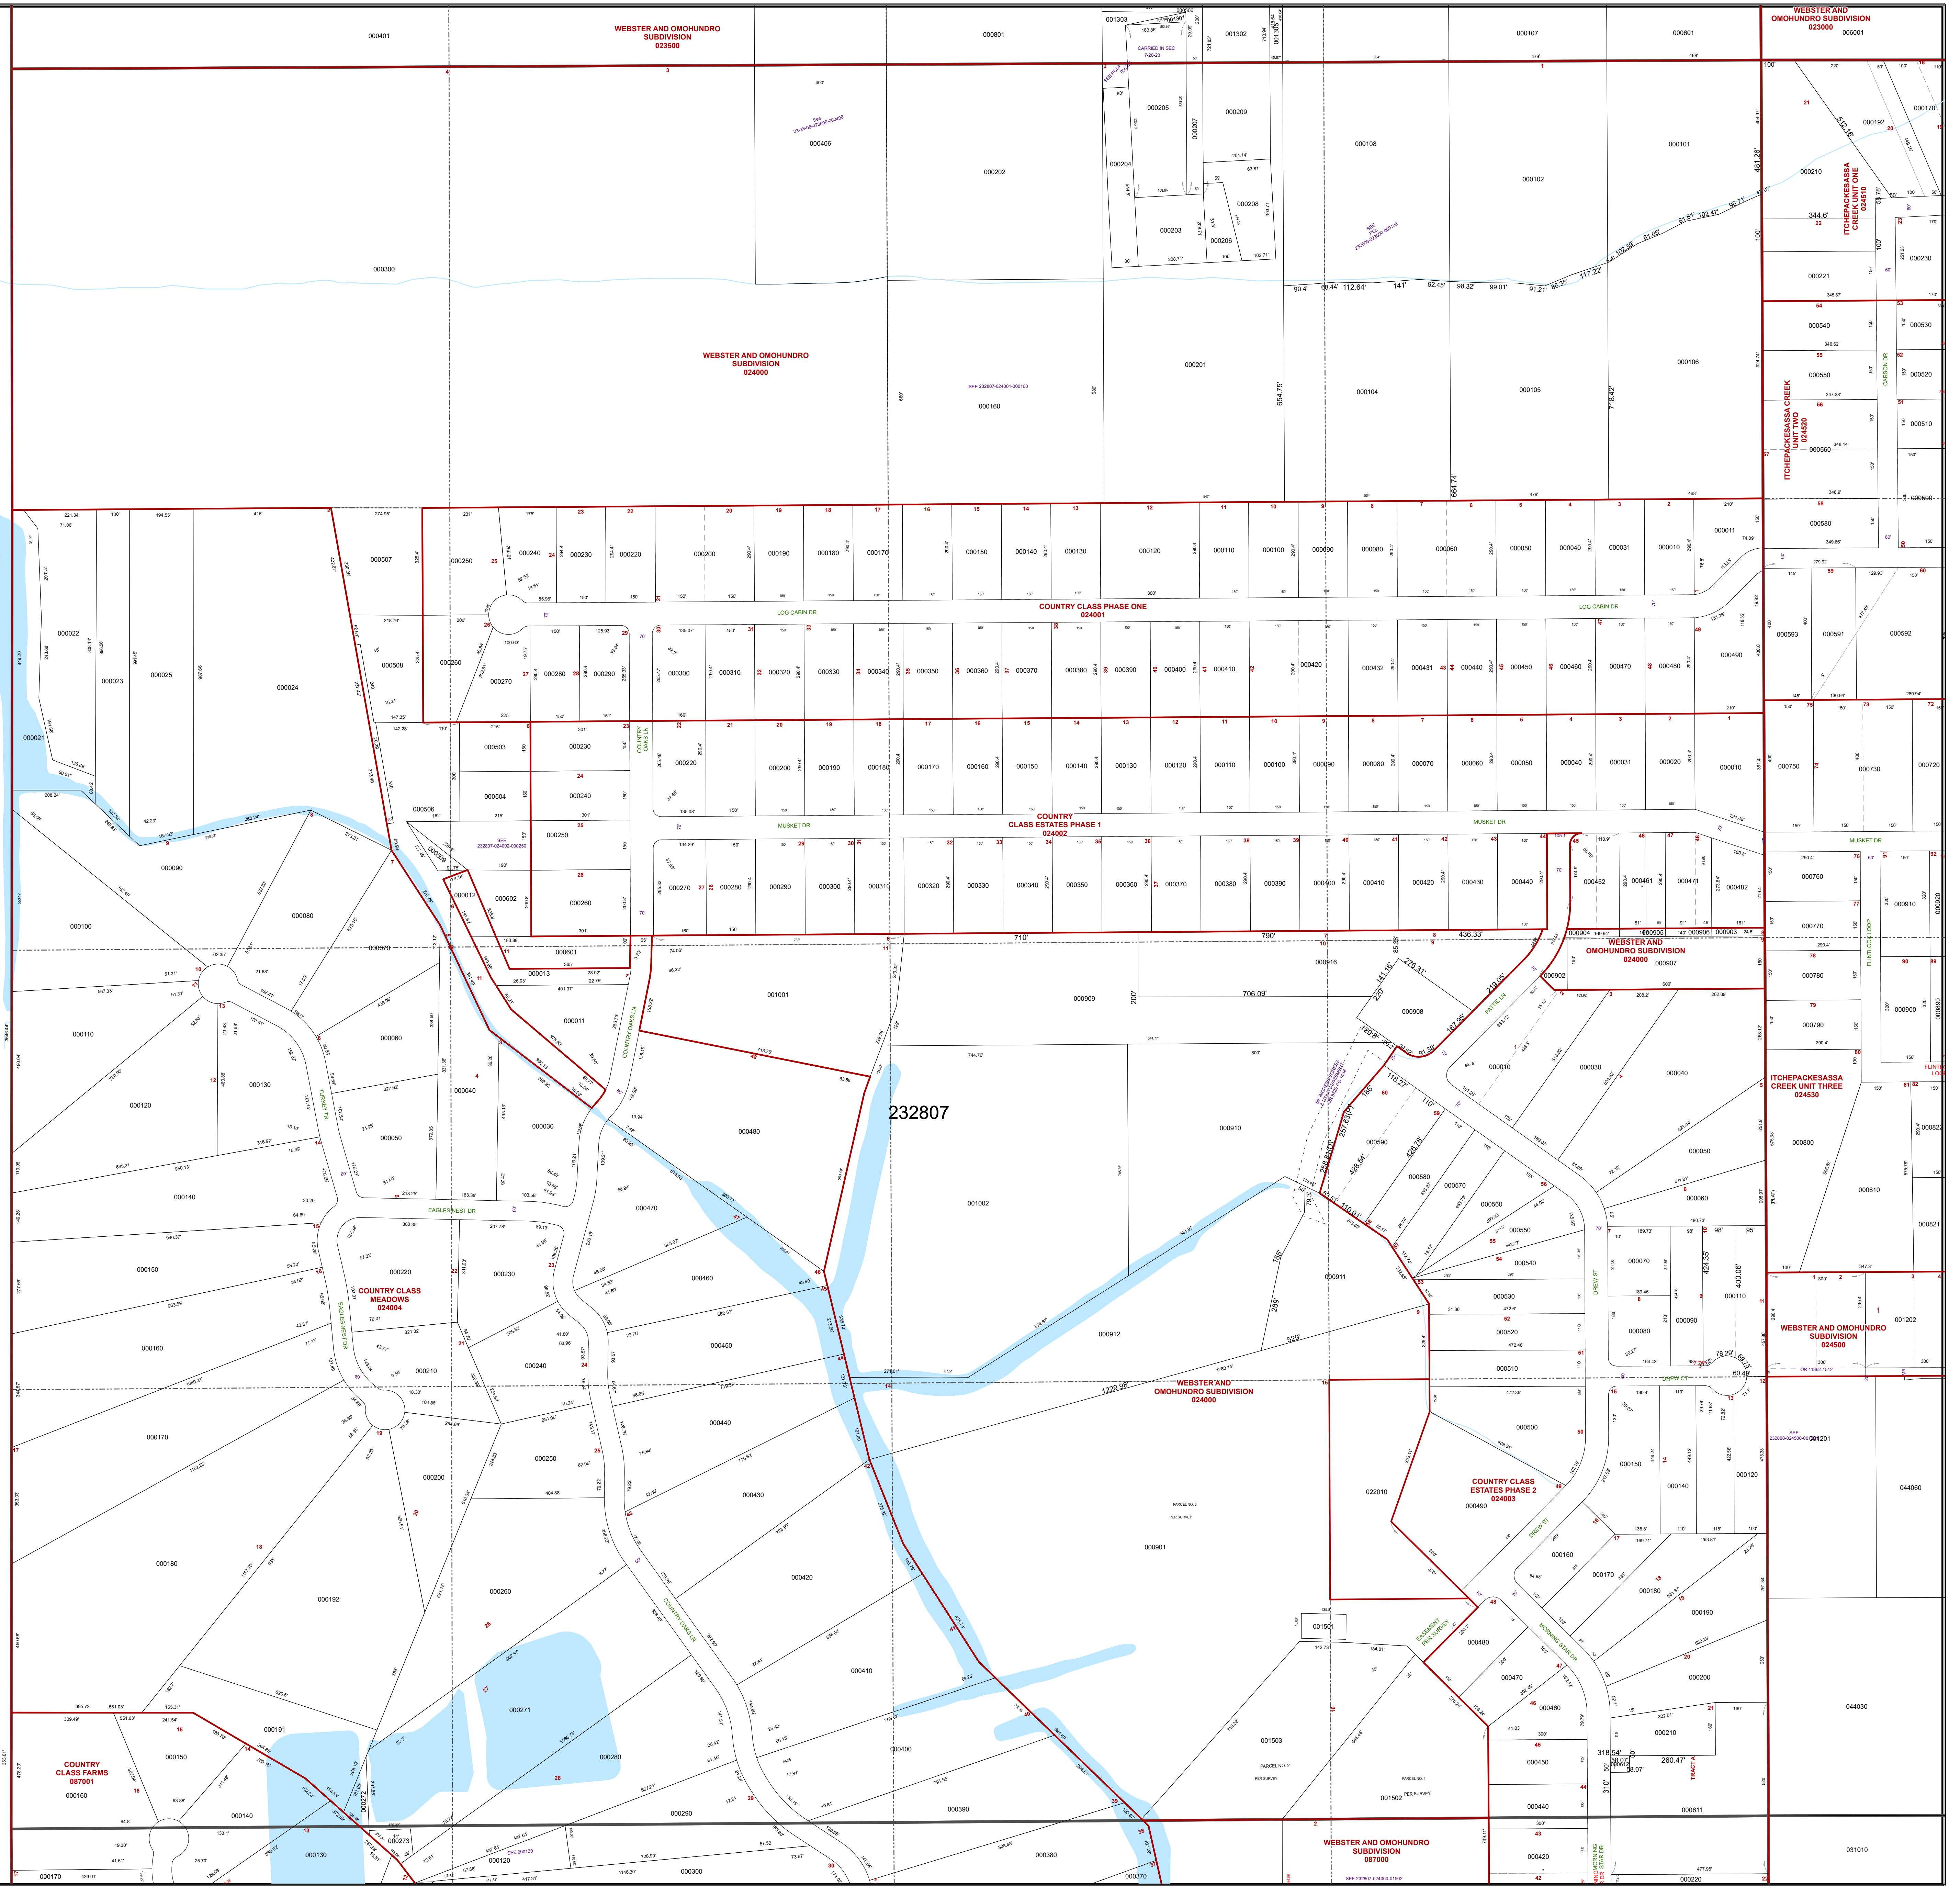

# HILLSBOROUGH COUNTY

Location Map  
Polk County, Florida

## All of Section 07 Twp. 28 Rge. 23

Acres: 650 +/-

- Legend**
- Parcels
  - Lots
  - Subdivisions
  - Municipal Boundaries
  - Sections
  - Quarter Section Lines
  - Meander Lines
  - Gov't Lots
  - Easements
  - RR Lines
  - Water Lines
  - Water Bodies