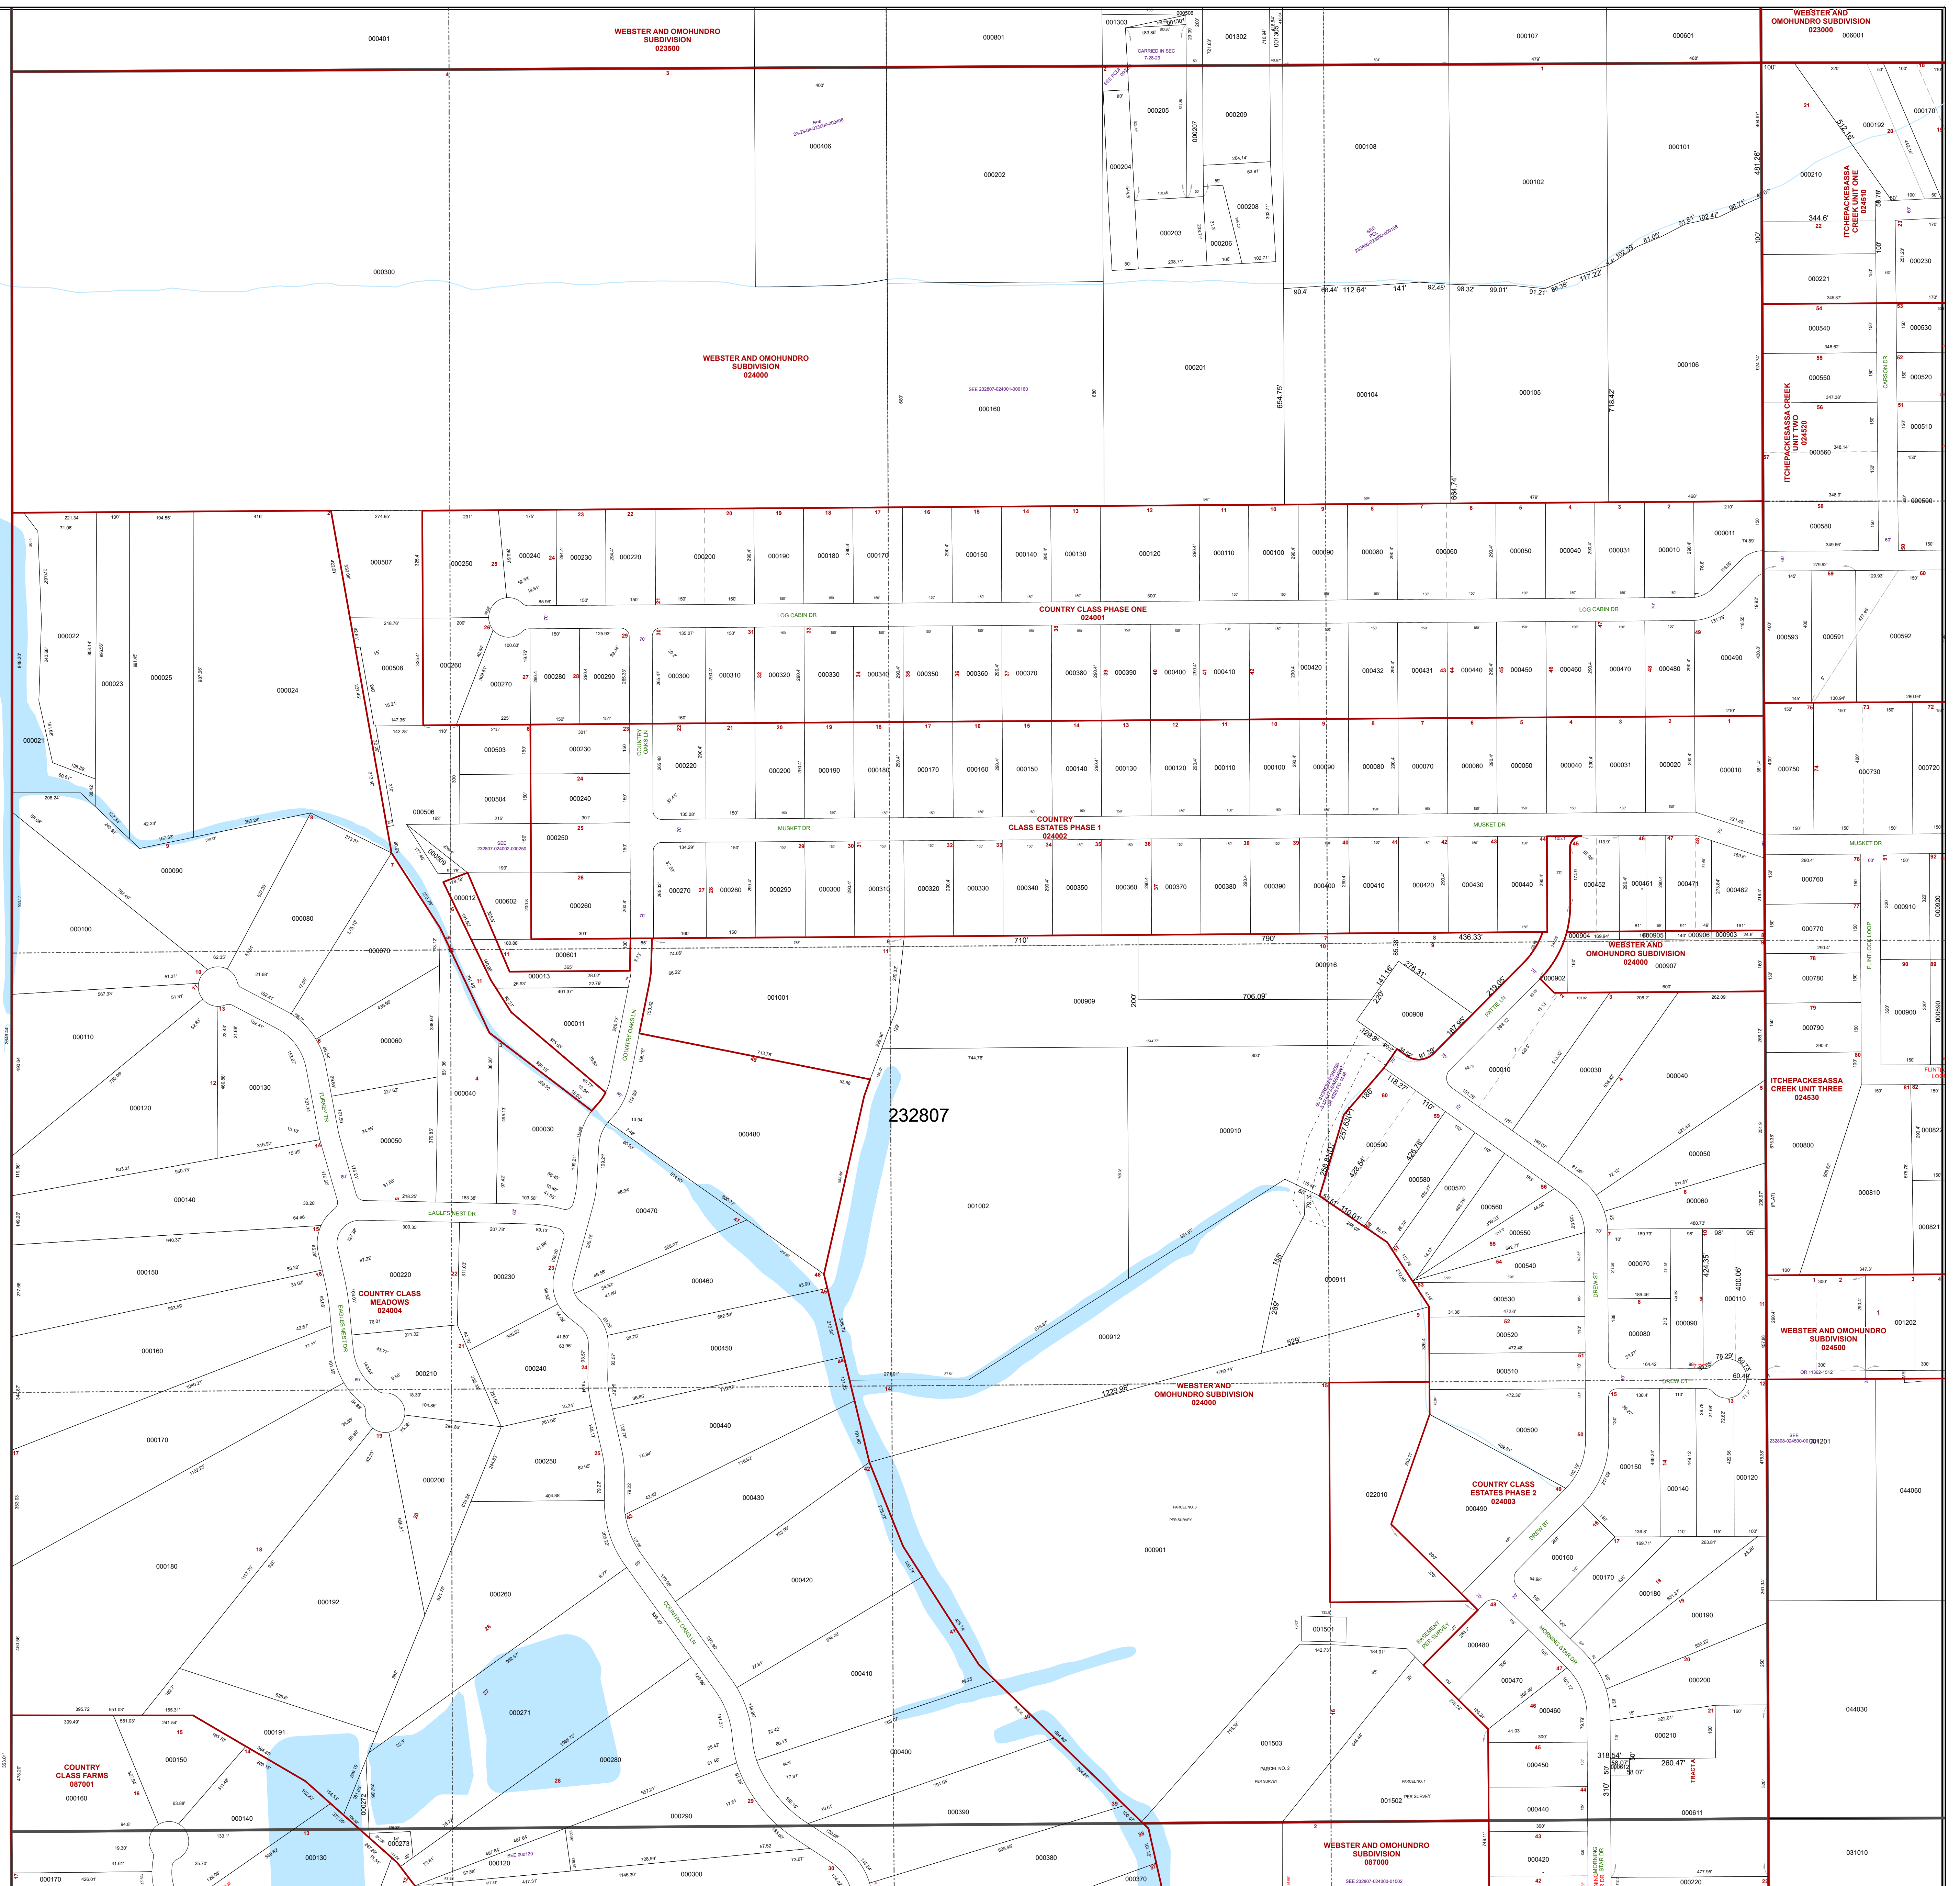

HILLSBOROUGH COUNTY

Location Map
Polk County, Florida

All of Section 07 Twp. 28 Rge. 23

Acres: 650 +/-

Legend

- | | | |
|----------------------|-----------------------|--------------|
| Parcels | Sections | Easements |
| Lots | Quarter Section Lines | RR Lines |
| Subdivisions | Meander Lines | Water Lines |
| Municipal Boundaries | Gov't Lots | Water Bodies |

Note: This map is a worksheet used for illustrative purposes only. This is not a survey.

Date Printed: 11/16/2024

Prepared by the office of the

Polk County Property Appraiser
Polk County, Florida

255 North Wilson Avenue - Bartow, Florida - 33830-3951
(863) 534-4777