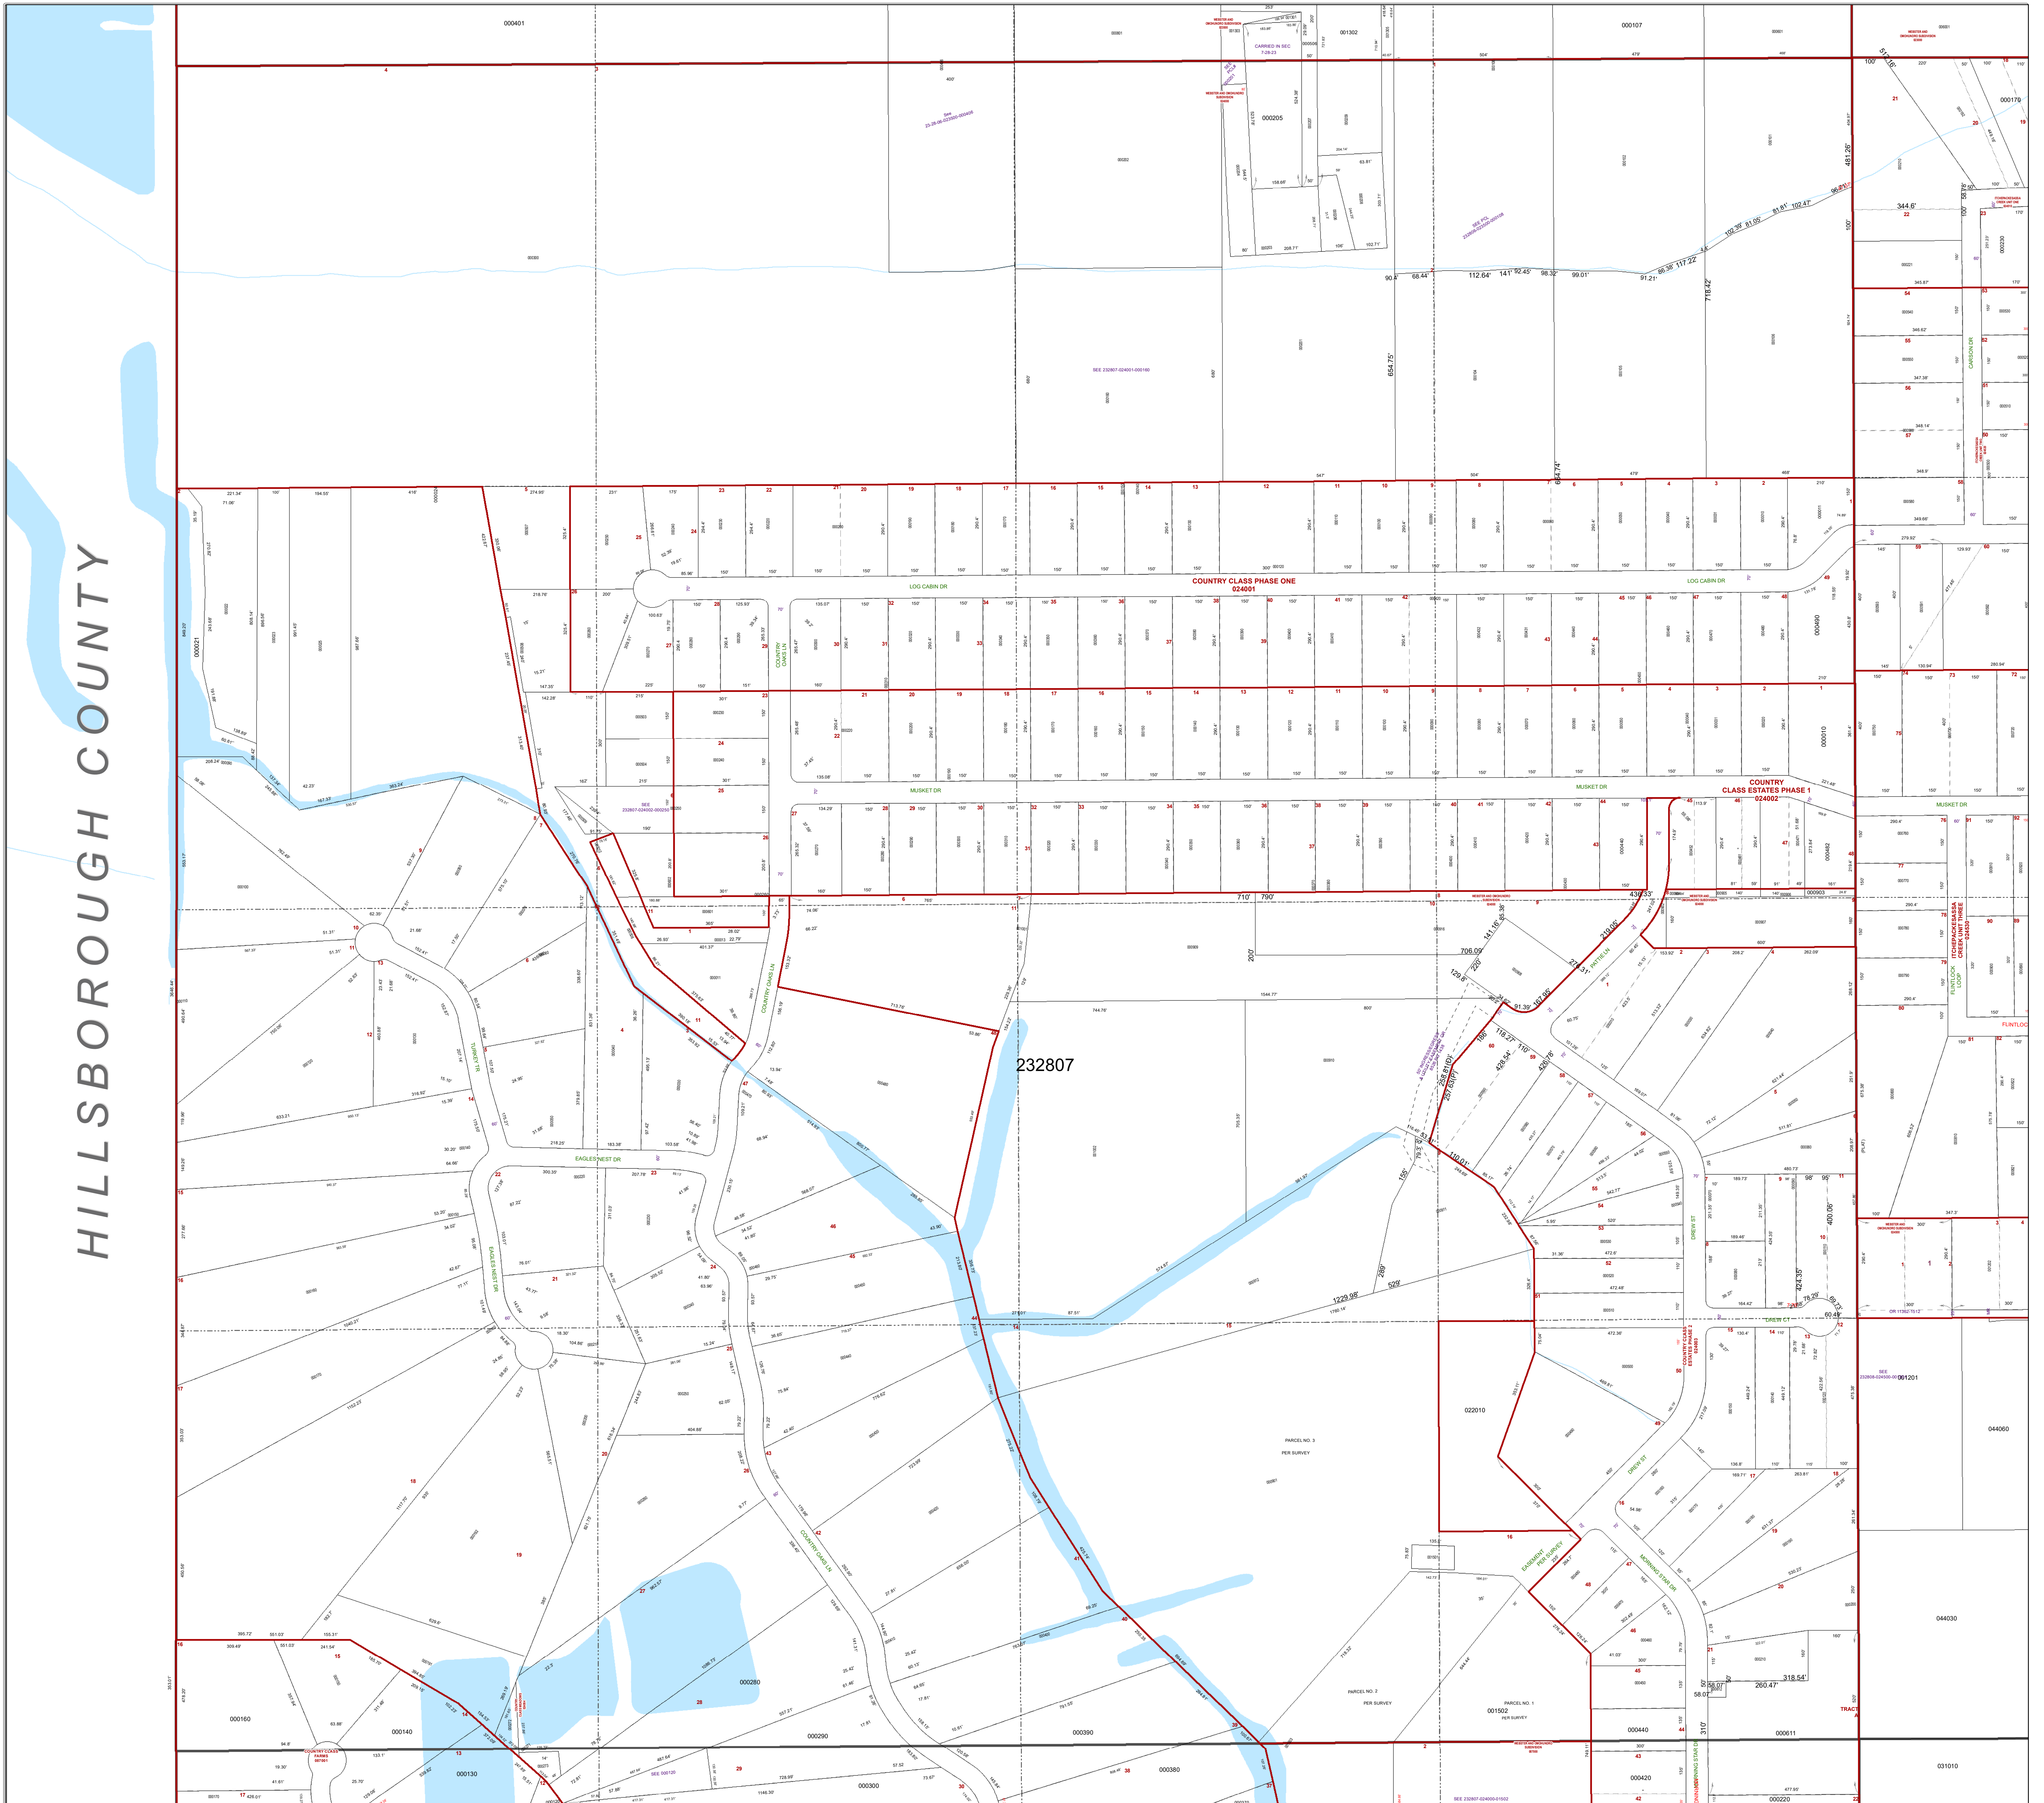

HILLSBOROUGH COUNTY

Location Map
Polk County, Florida

All of Section 07 Twp. 28 Rge. 23

Acres: 650 +/-

Legend

- Parcels
- Easements
- Lots
- Quarter Section Lines
- Subdivisions
- Meander Lines
- Municipal Boundaries
- Gov't Lots
- RR Lines
- Water Lines
- Water Bodies

Note: This map is a worksheet used for illustrative purposes only. This is not a survey.

Date Printed: 10/5/2024

Prepared by the Office of
Marsha M. Faux, CFA, ASA
 Property Appraiser
 Polk County, Florida
 255 North Wilson Avenue - Bartow, Florida - 33830-3951
 (863) 534-4777