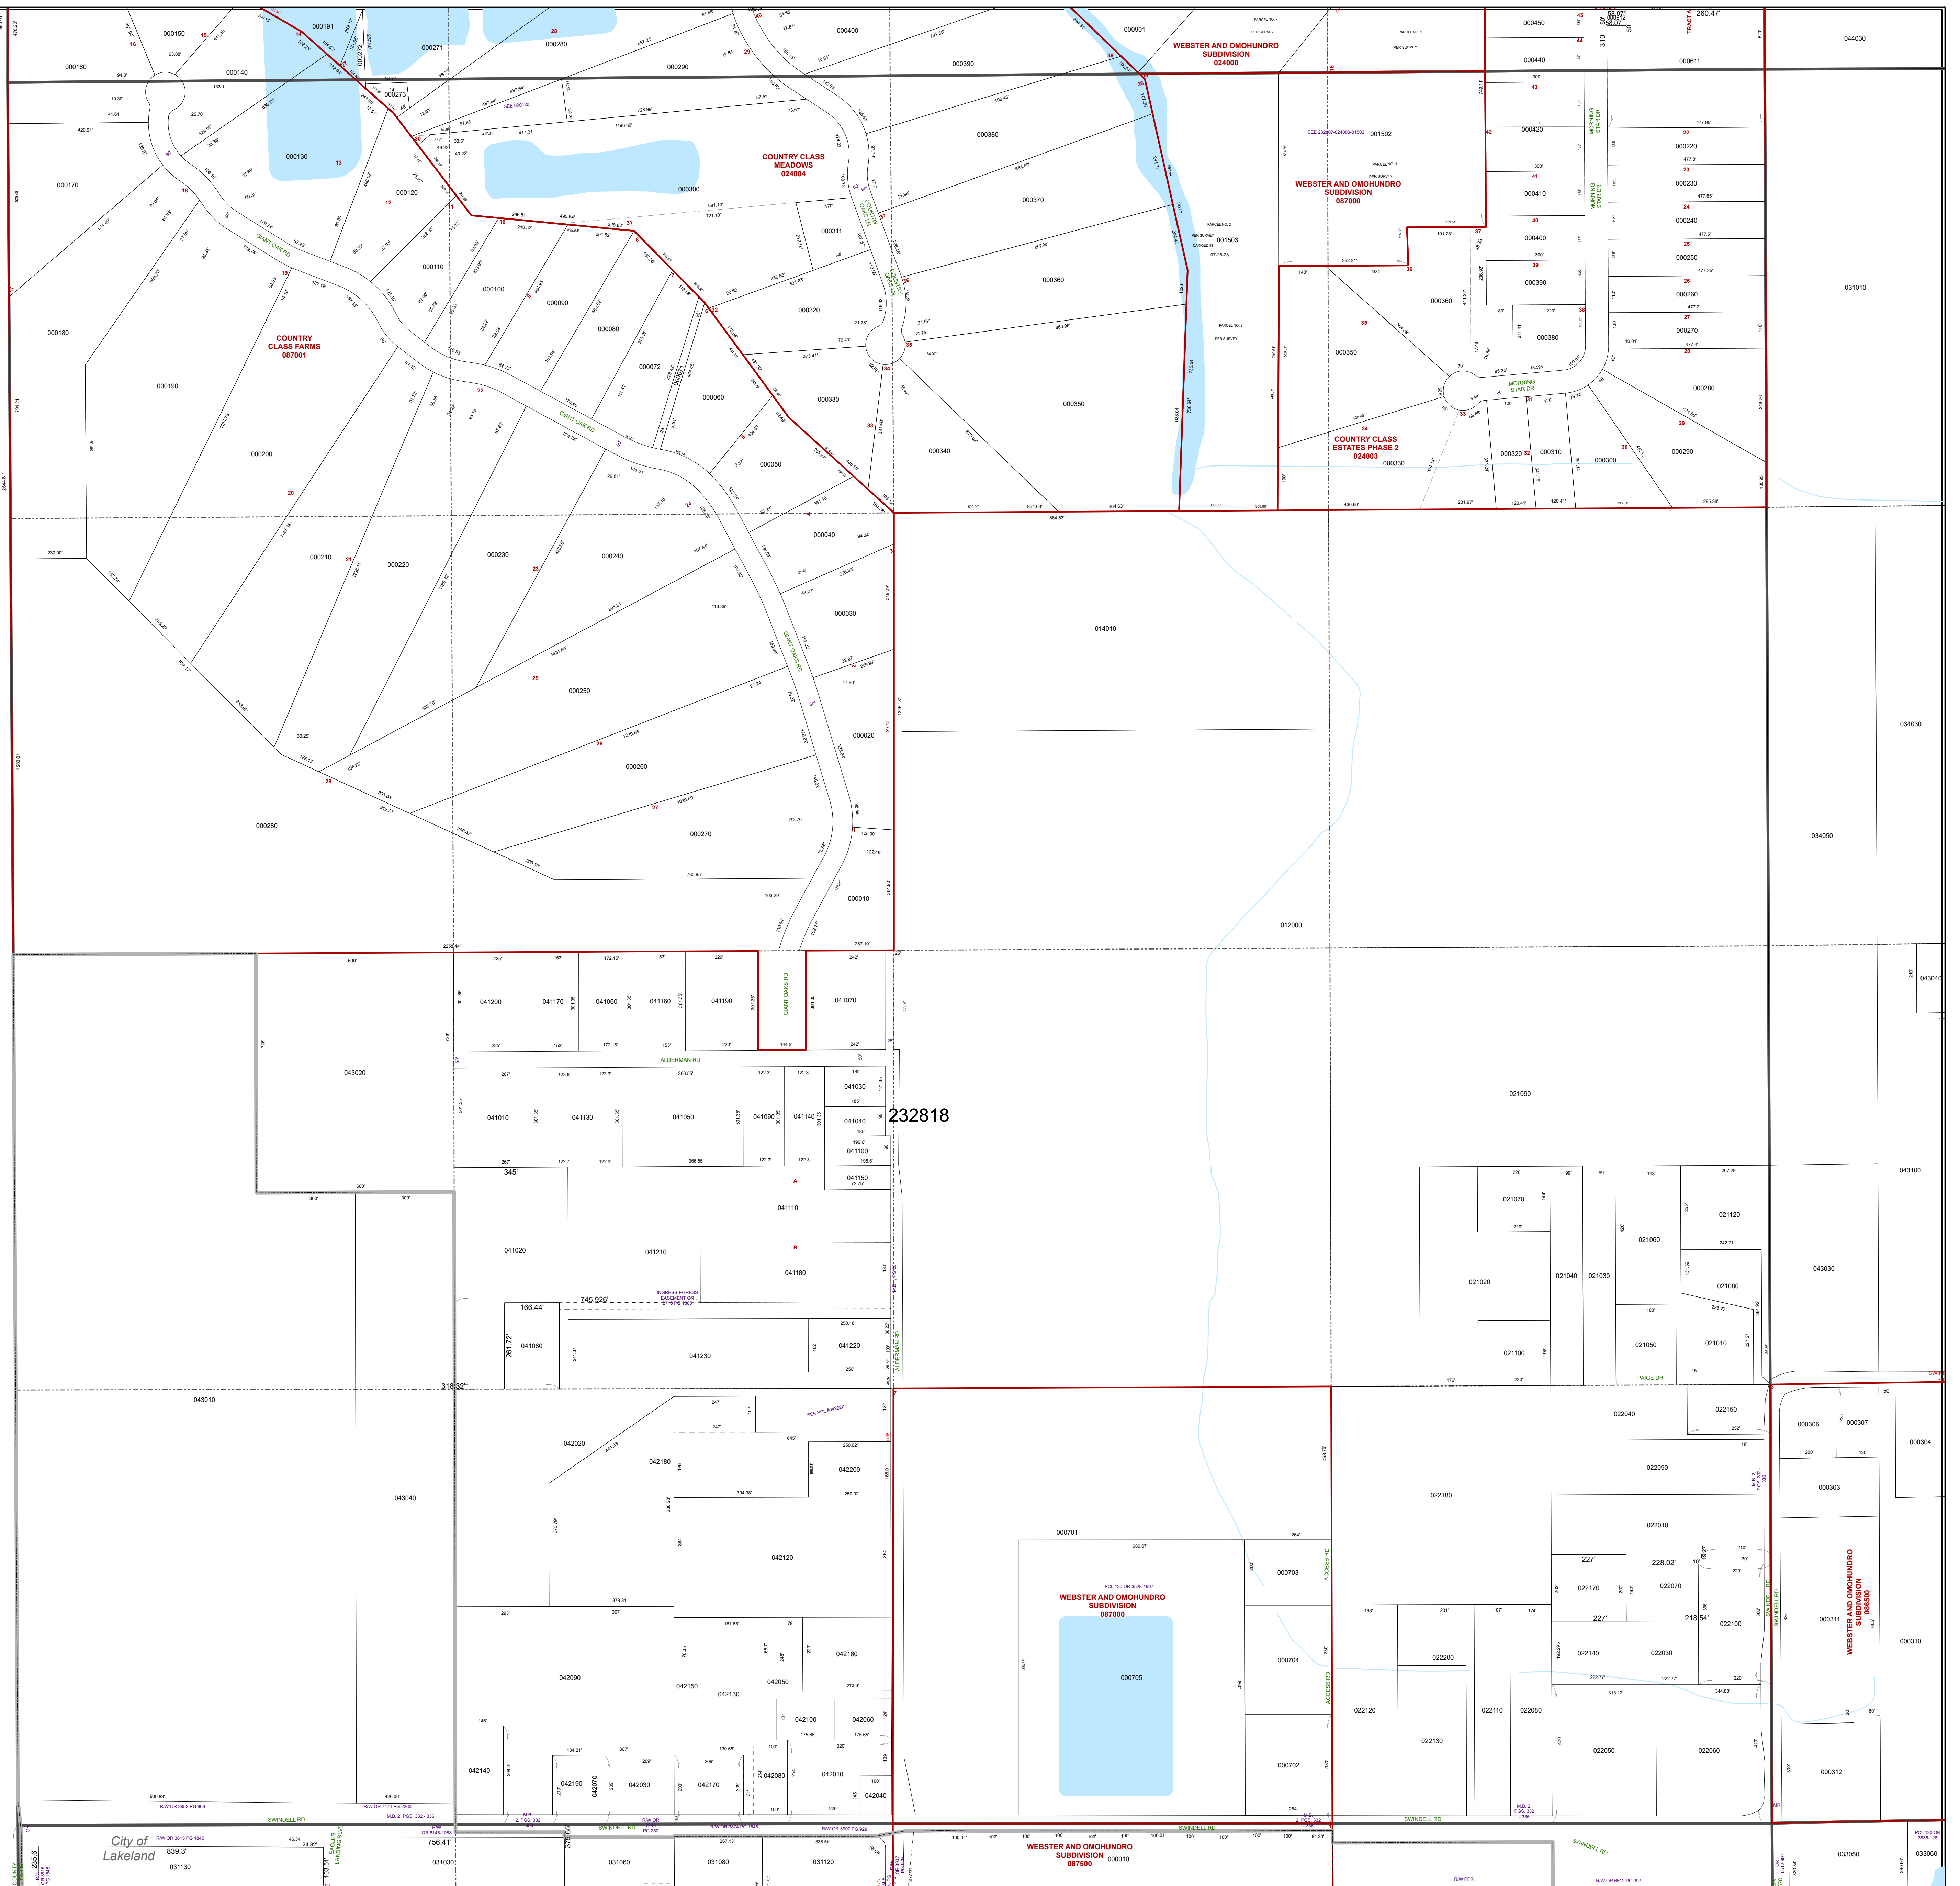

HILLSBOROUGH COUNTY

All of Section 18 Twp. 28 Rge. 23

Acres: 647 +/-

Legend

- Parcels
- Lots
- Subdivisions
- Municipal Boundaries
- Sections
- Quarter Section Lines
- Meander Lines
- Gov't Lots
- Easements
- RR Lines
- Water Lines
- Water Bodies

Note: This map is a worksheet used for illustrative purposes only. This is not a survey.

Date Printed: 11/23/2024

Prepared by the office of the
Polk County Property Appraiser
 Polk County, Florida
 255 North Wilson Avenue - Bartow, Florida - 33830-3951
 (863) 534-4777