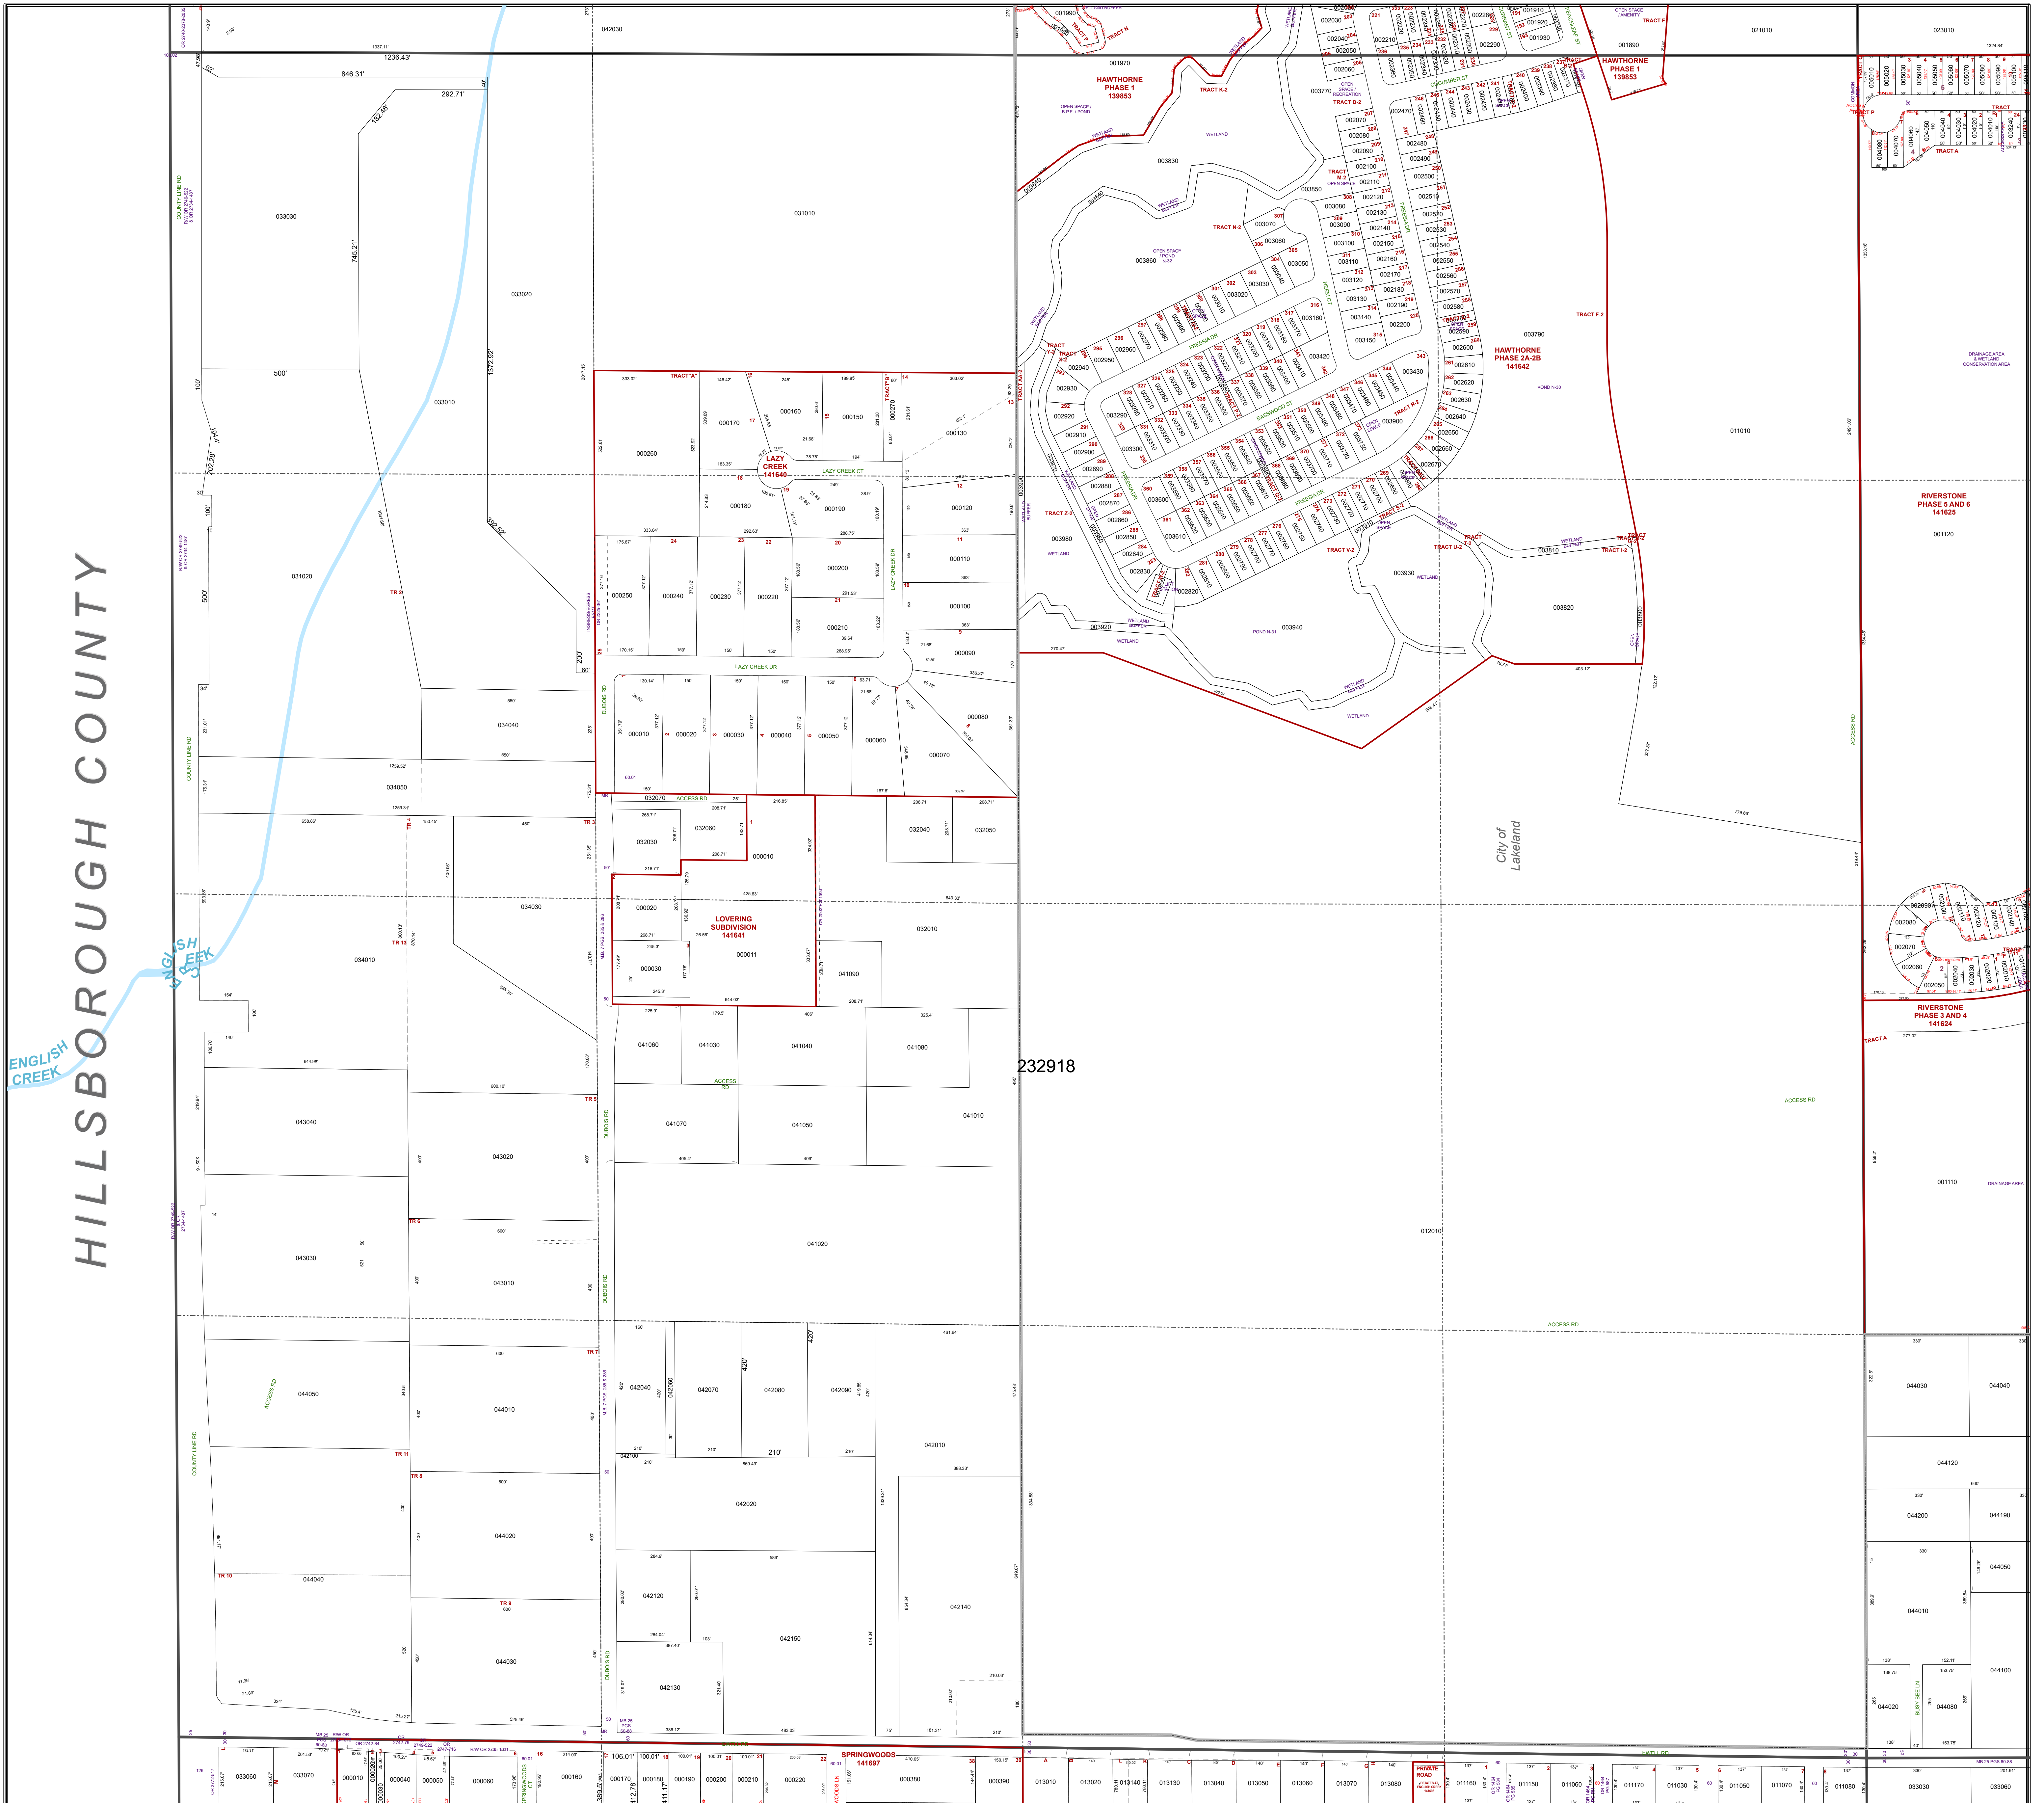

HILLSBOROUGH COUNTY

All of Section 18 Twp. 29 Rge. 23

Acres: 657 +/-

- Legend**
- Parcels
 - Sections
 - Easements
 - Lots
 - Quarter Section Lines
 - RR Lines
 - Subdivisions
 - Meander Lines
 - Water Lines
 - Municipal Boundaries
 - Gov't Lots
 - Water Bodies

Note: This map is a worksheet used for illustrative purposes only. This is not a survey.

Date Printed: 1/18/2025

Prepared by the office of the
Polk County Property Appraiser
 Polk County, Florida
 255 North Wilson Avenue - Bartow, Florida - 33830-3951
 (863) 534-4777