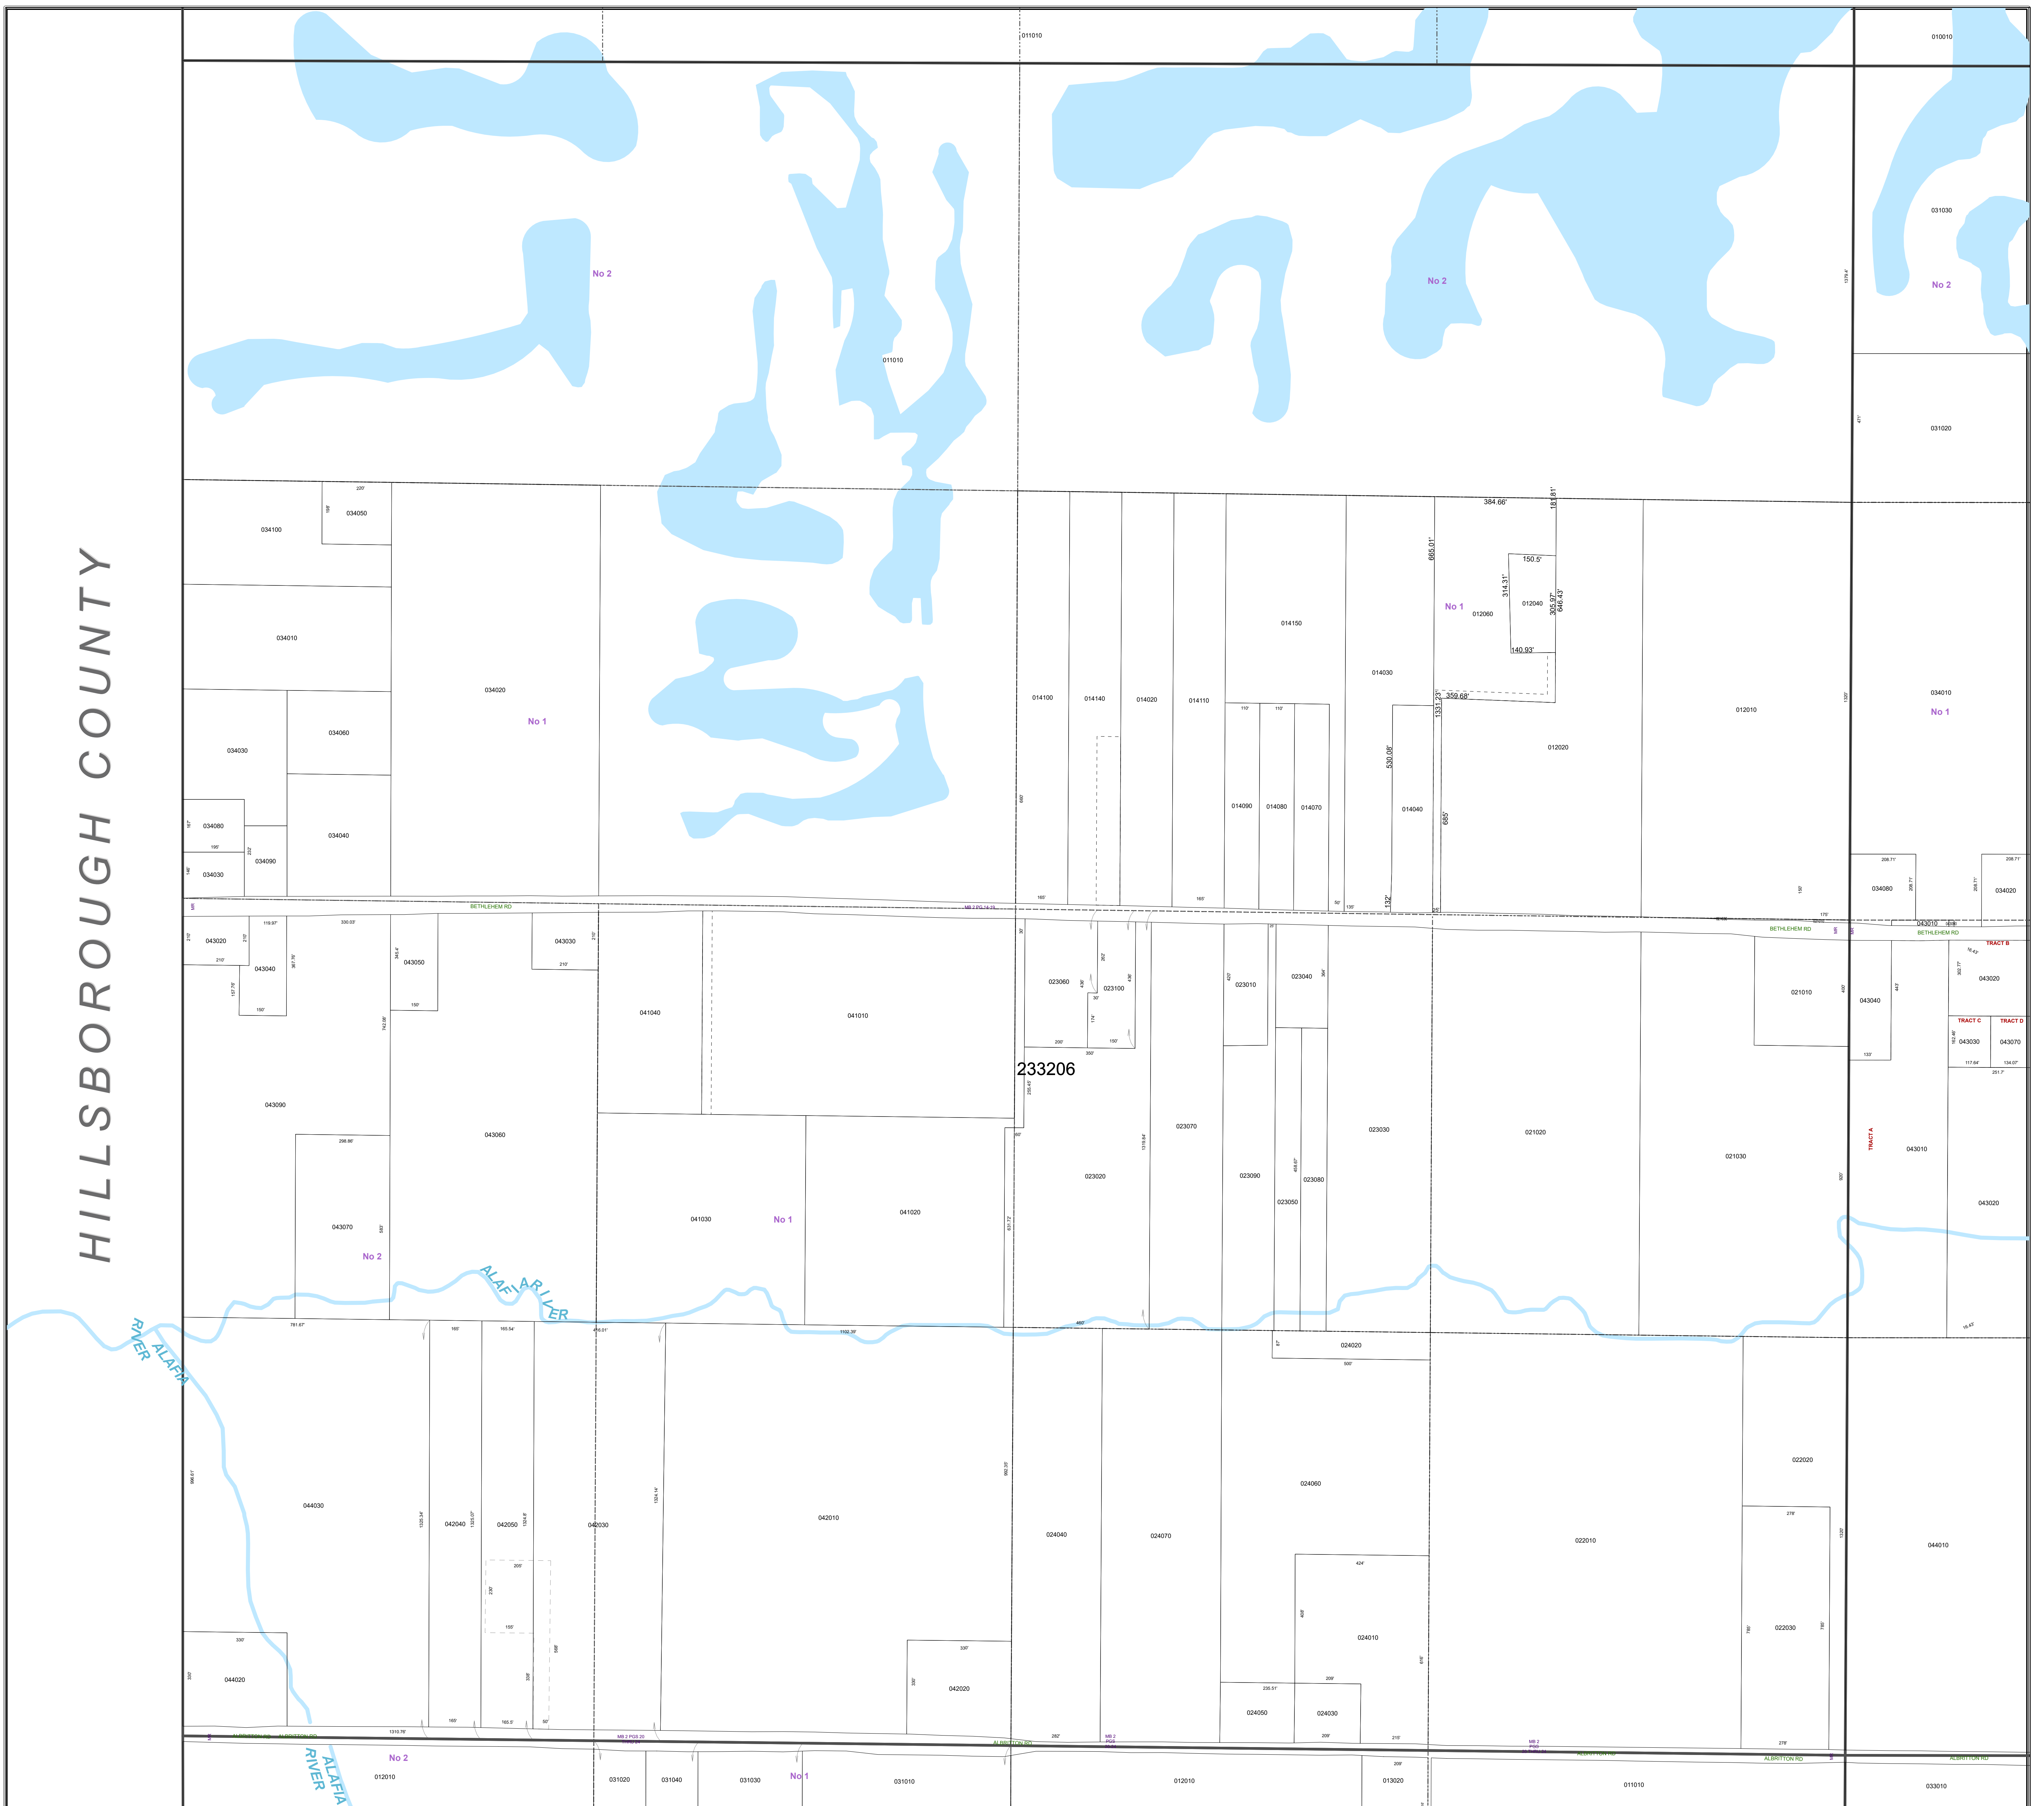

HILLSBOROUGH COUNTY

All of Section 06 Twp. 32 Rge. 23

Acres: 644 +/-

Legend			
	Parcels		Easements
	Lots		RR Lines
	Subdivisions		Meander Lines
	Municipal Boundaries		Water Lines
	Gov't Lots		Water Bodies
	Sections		Quarter Section Lines

Note: This map is a worksheet used for illustrative purposes only. This is not a survey.

Date Printed: 2/15/2025

Prepared by the office of the
Polk County Property Appraiser
 Polk County, Florida
 255 North Wilson Avenue - Bartow, Florida - 33830-3951
 (863) 534-4777