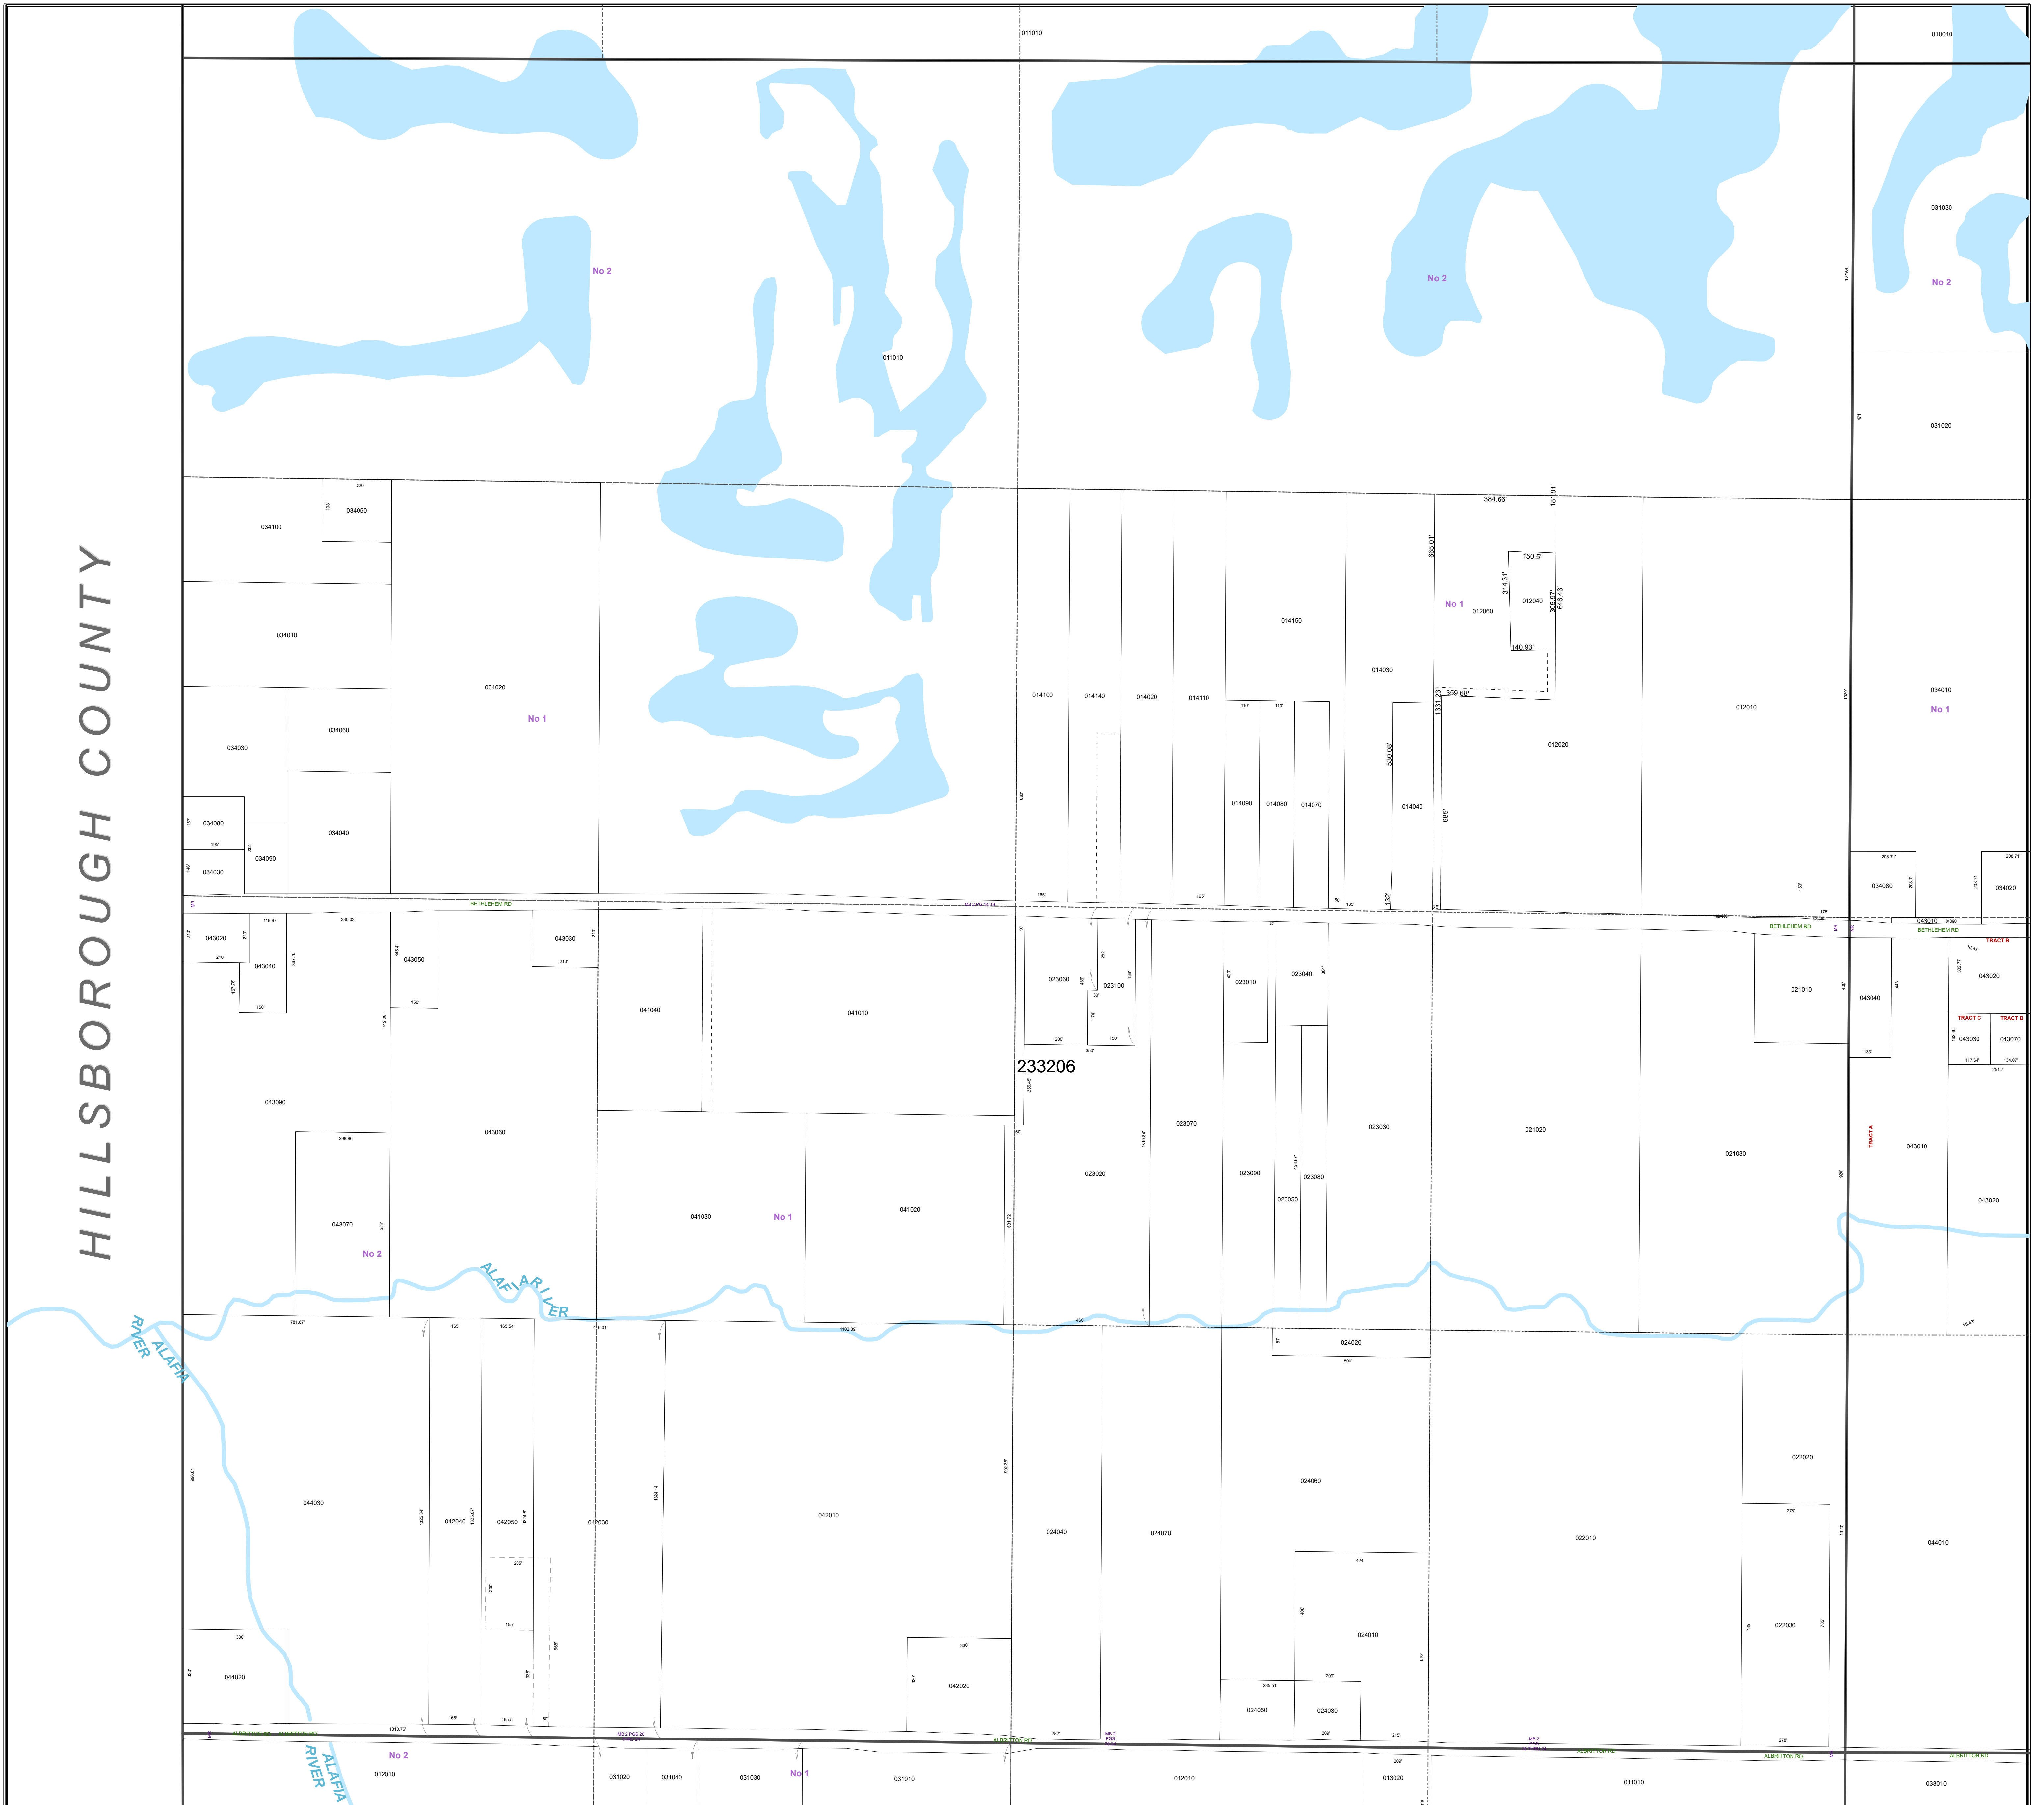

HILLSBOROUGH COUNTY

All of Section 06 Twp. 32 Rge. 23  
Acres: 644 +/-

- Legend**
- Parcels
  - Lots
  - Subdivisions
  - Municipal Boundaries
  - Sections
  - Quarter Section Lines
  - Meander Lines
  - Gov't Lots
  - Easements
  - RR Lines
  - Water Lines
  - Water Bodies

Note: This map is a worksheet used for illustrative purposes only. This is not a survey.

Date Printed: 1/18/2025

Prepared by the office of the  
Polk County Property Appraiser  
Polk County, Florida  
255 North Wilson Avenue - Bartow, Florida - 33830-3951  
(863) 534-4777