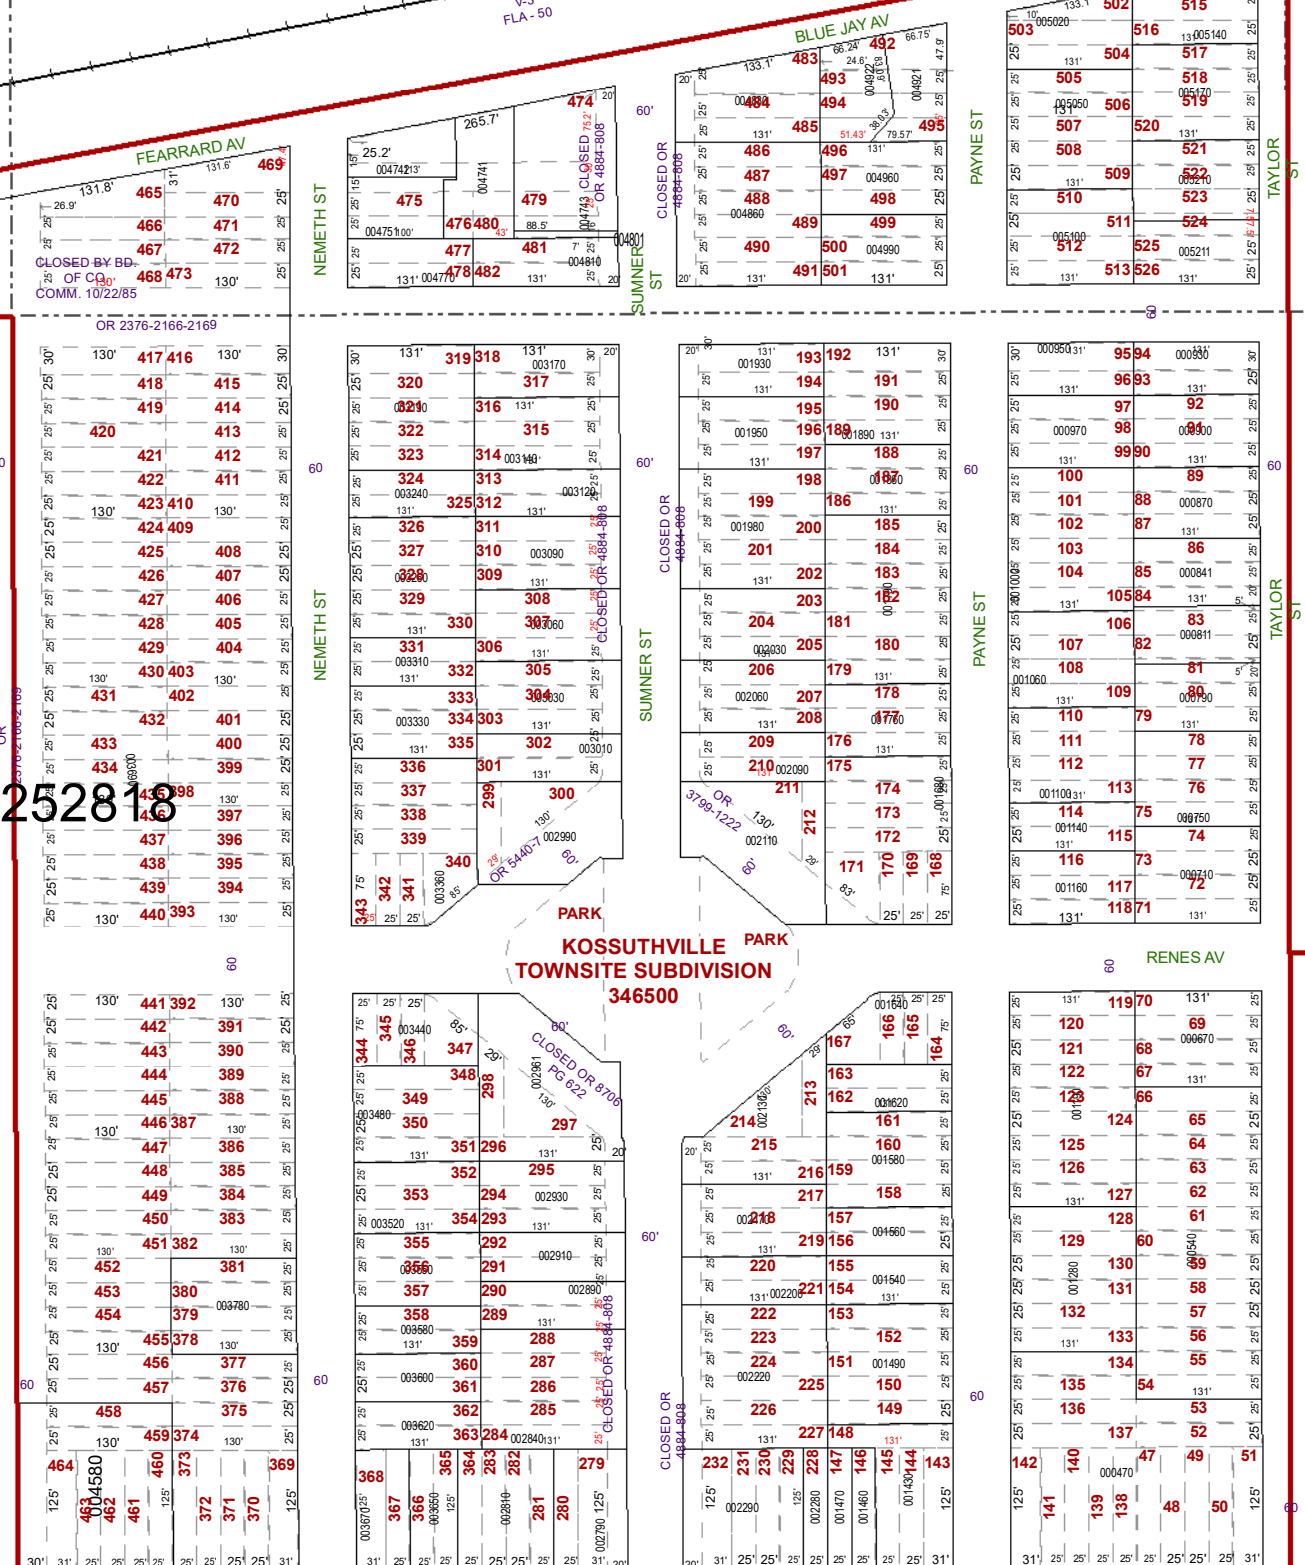

252818

Location Map
Polk County, Florida

All of Section 18 Twp. 28 Rge. 25

Acres: 651 +/-

- Legend**
- Parcels
 - Sections
 - Easements
 - Lots
 - Quarter Section Lines
 - RR Lines
 - Subdivisions
 - Meander Lines
 - Water Lines
 - Municipal Boundaries
 - Gov't Lots
 - Water Bodies

Note: This map is a worksheet used for illustrative purposes only. This is not a survey.

Date Printed: 10/26/2024

Prepared by the Office of
Marsha M. Faux, CFA, ASA
 Property Appraiser
 Polk County, Florida
 255 North Wilson Avenue - Bartow, Florida - 33830-3951
 (863) 534-4777