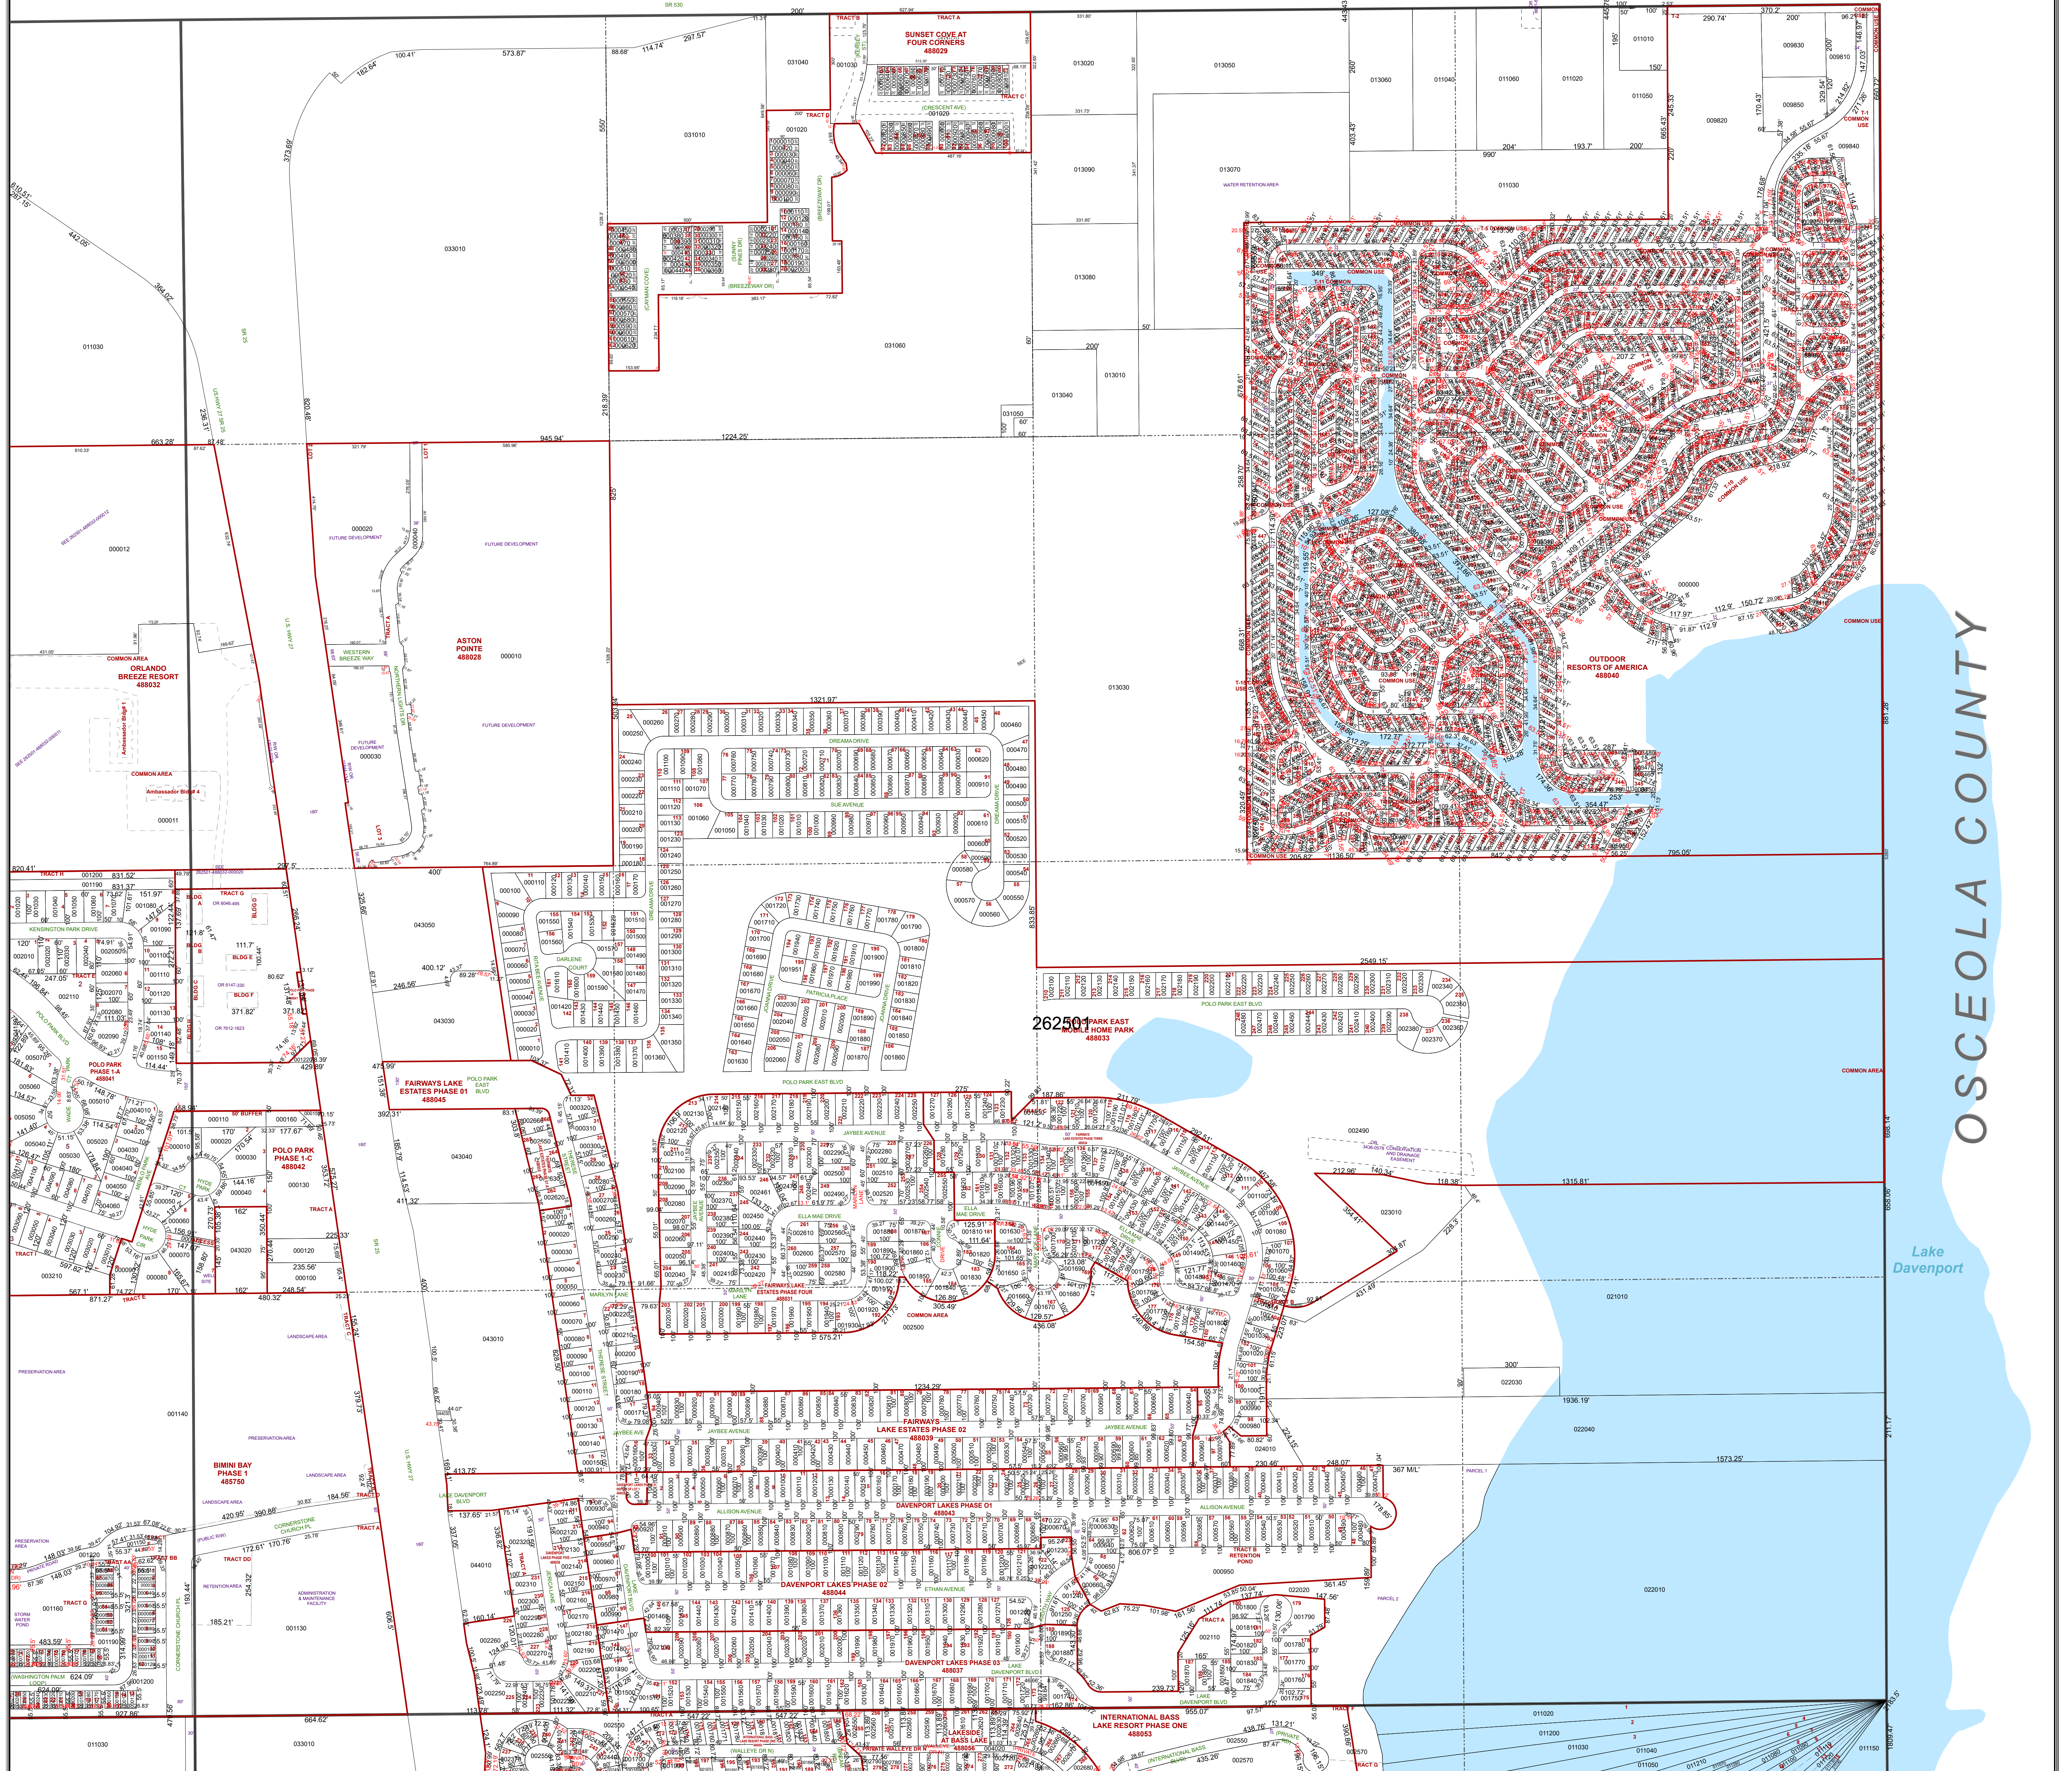

LAKE COUNTY

ORANGE COUNTY

OSCEOLA COUNTY

Lake Davenport

Location Map
Polk County, Florida

All of Section 01 Twp. 25 Rge. 26
Acres: 644 +/-

- Legend**
- Parcels
 - Lots
 - Subdivisions
 - Municipal Boundaries
 - Sections
 - Quarter Section Lines
 - Meander Lines
 - Gov't Lots
 - Easements
 - RR Lines
 - Water Lines
 - Water Bodies

Note: This map is a worksheet used for illustrative purposes only. This is not a survey.

Date Printed: 3/29/2025

Prepared by the office of the
Polk County Property Appraiser
Polk County, Florida
255 North Wilson Avenue - Bartow, Florida - 33830-3951
(863) 534-4777