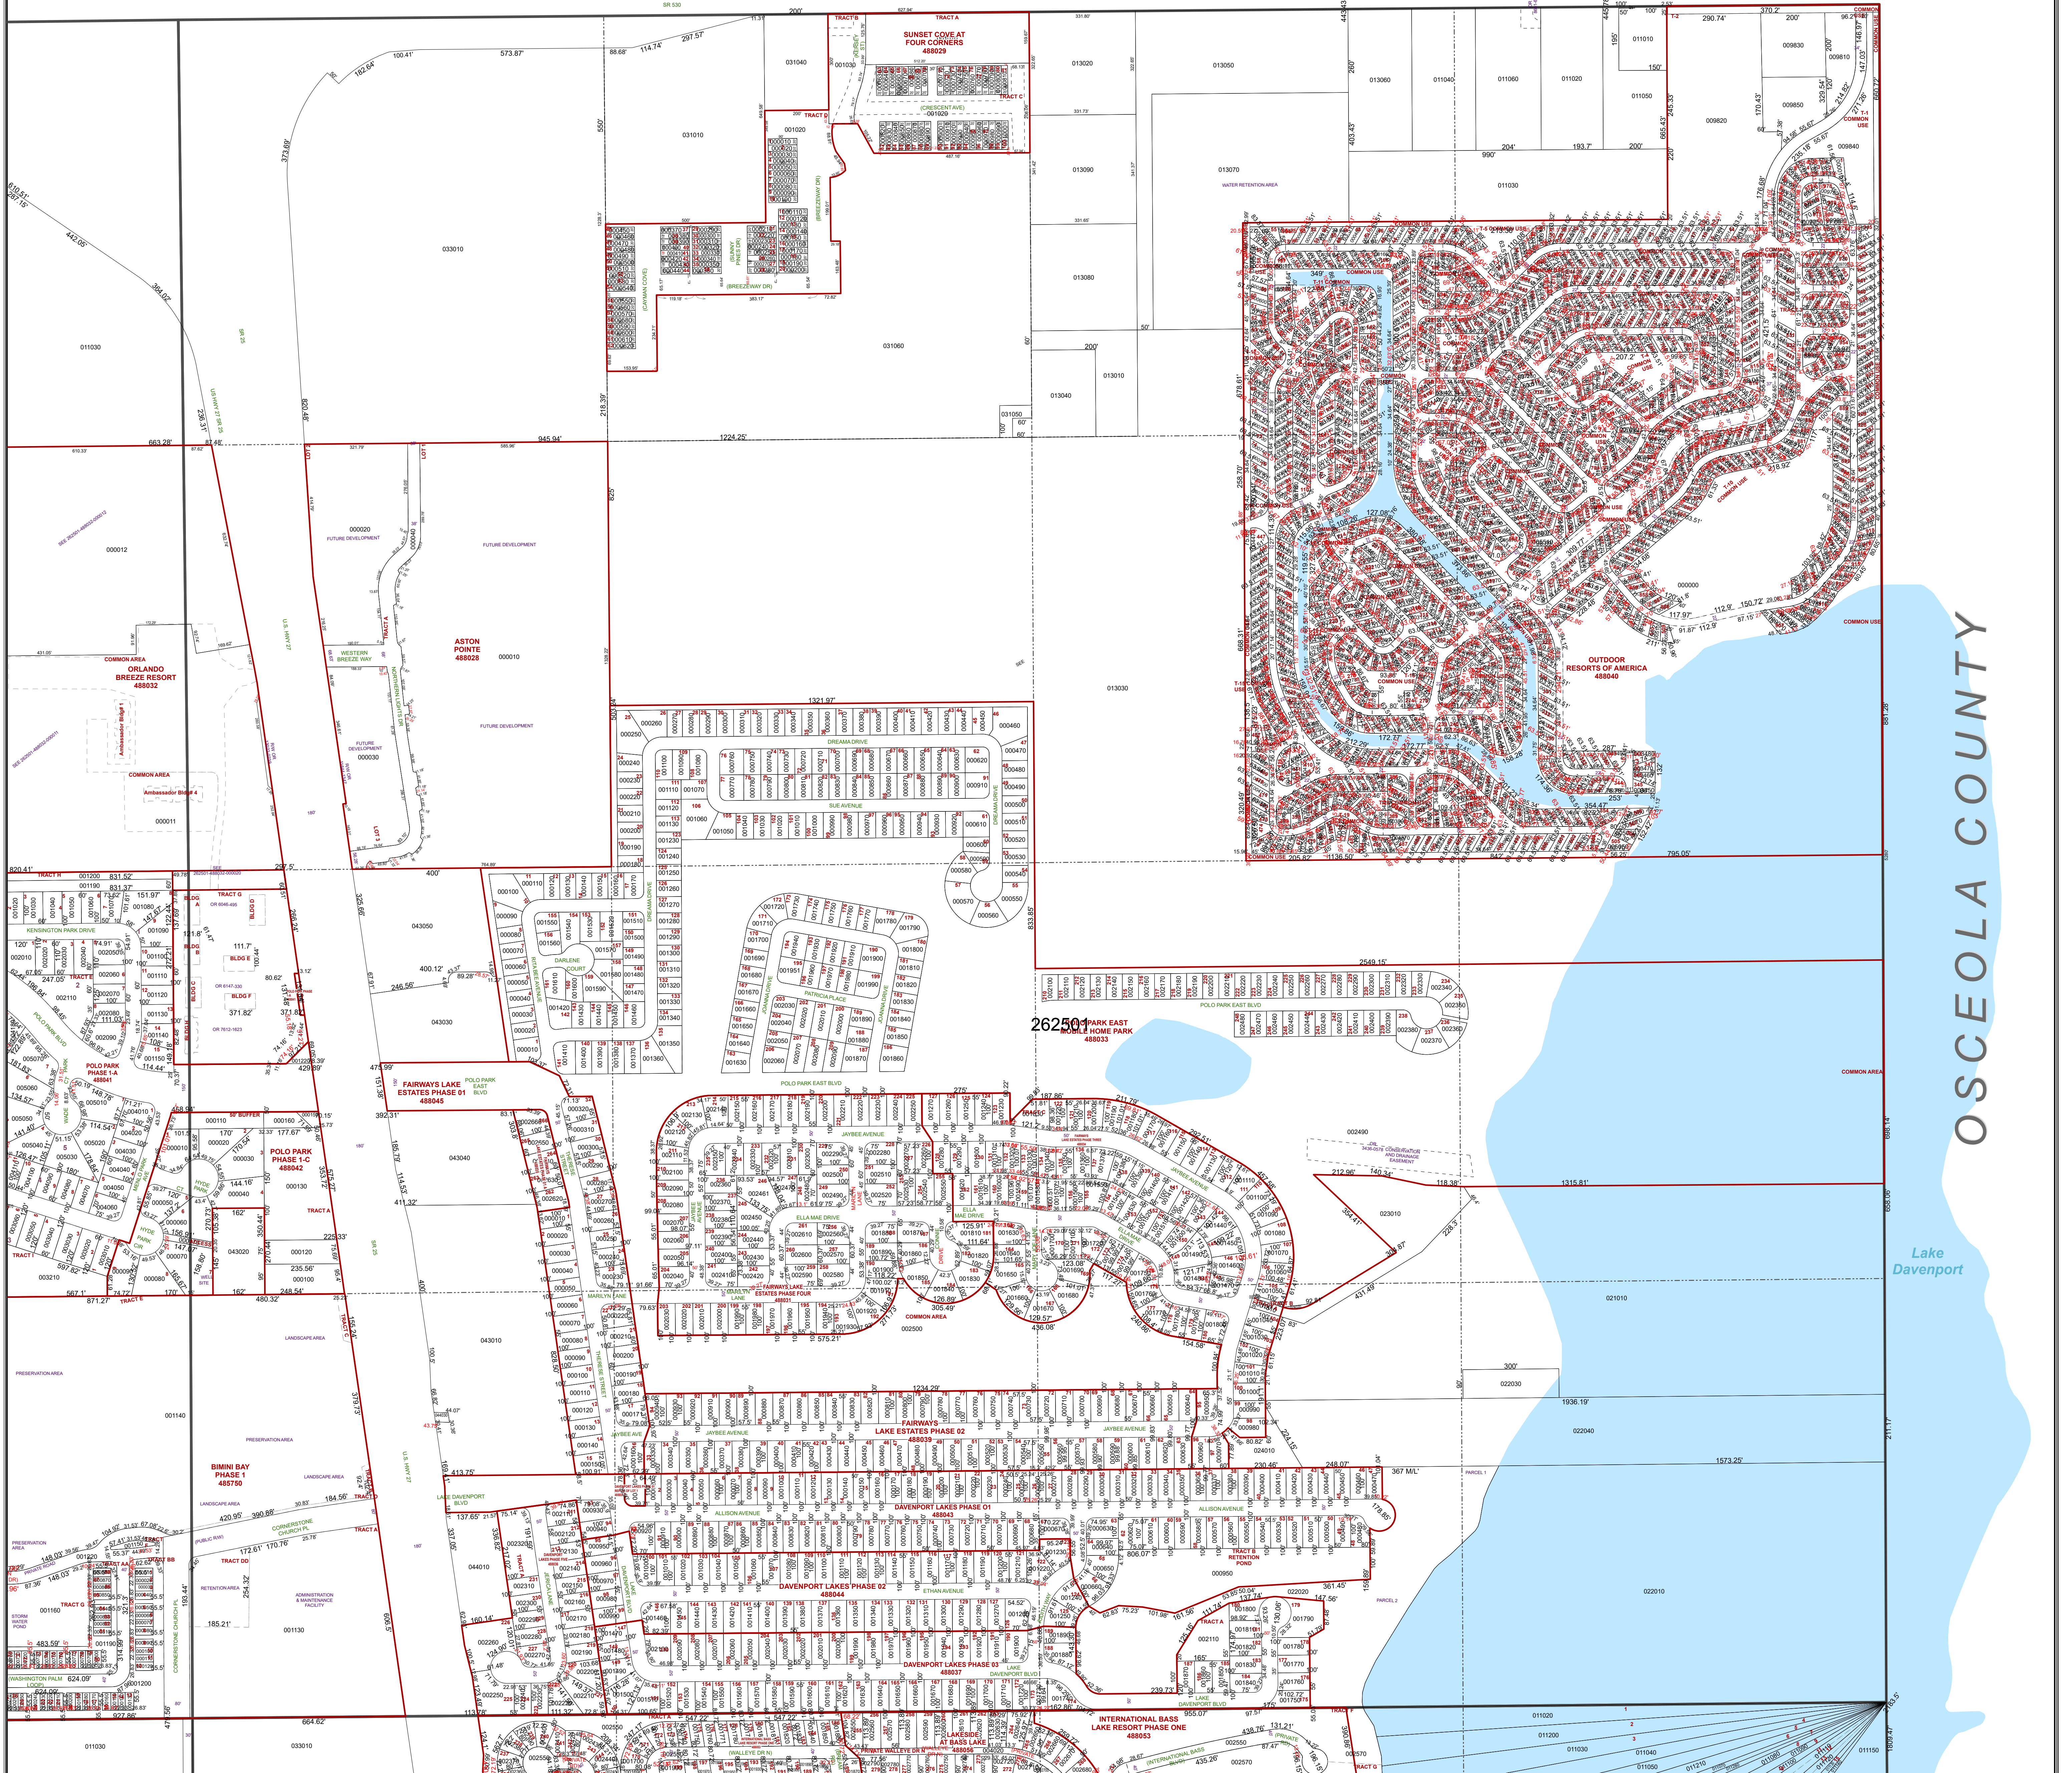

LAKE COUNTY

ORANGE COUNTY

OSCEOLA COUNTY

Lake Davenport

Location Map
Polk County, Florida

All of Section 01 Twp. 25 Rge. 26
Acres: 644 +/-

- Legend**
- Parcels
 - Lots
 - Subdivisions
 - Municipal Boundaries
 - Sections
 - Quarter Section Lines
 - Meander Lines
 - Gov't Lots
 - Easements
 - RR Lines
 - Water Lines
 - Water Bodies

Note: This map is a worksheet used for illustrative purposes only. This is not a survey.

Date Printed: 11/23/2024

Prepared by the office of the
Polk County Property Appraiser
Polk County, Florida
255 North Wilson Avenue - Bartow, Florida - 33830-3951
(863) 534-4777