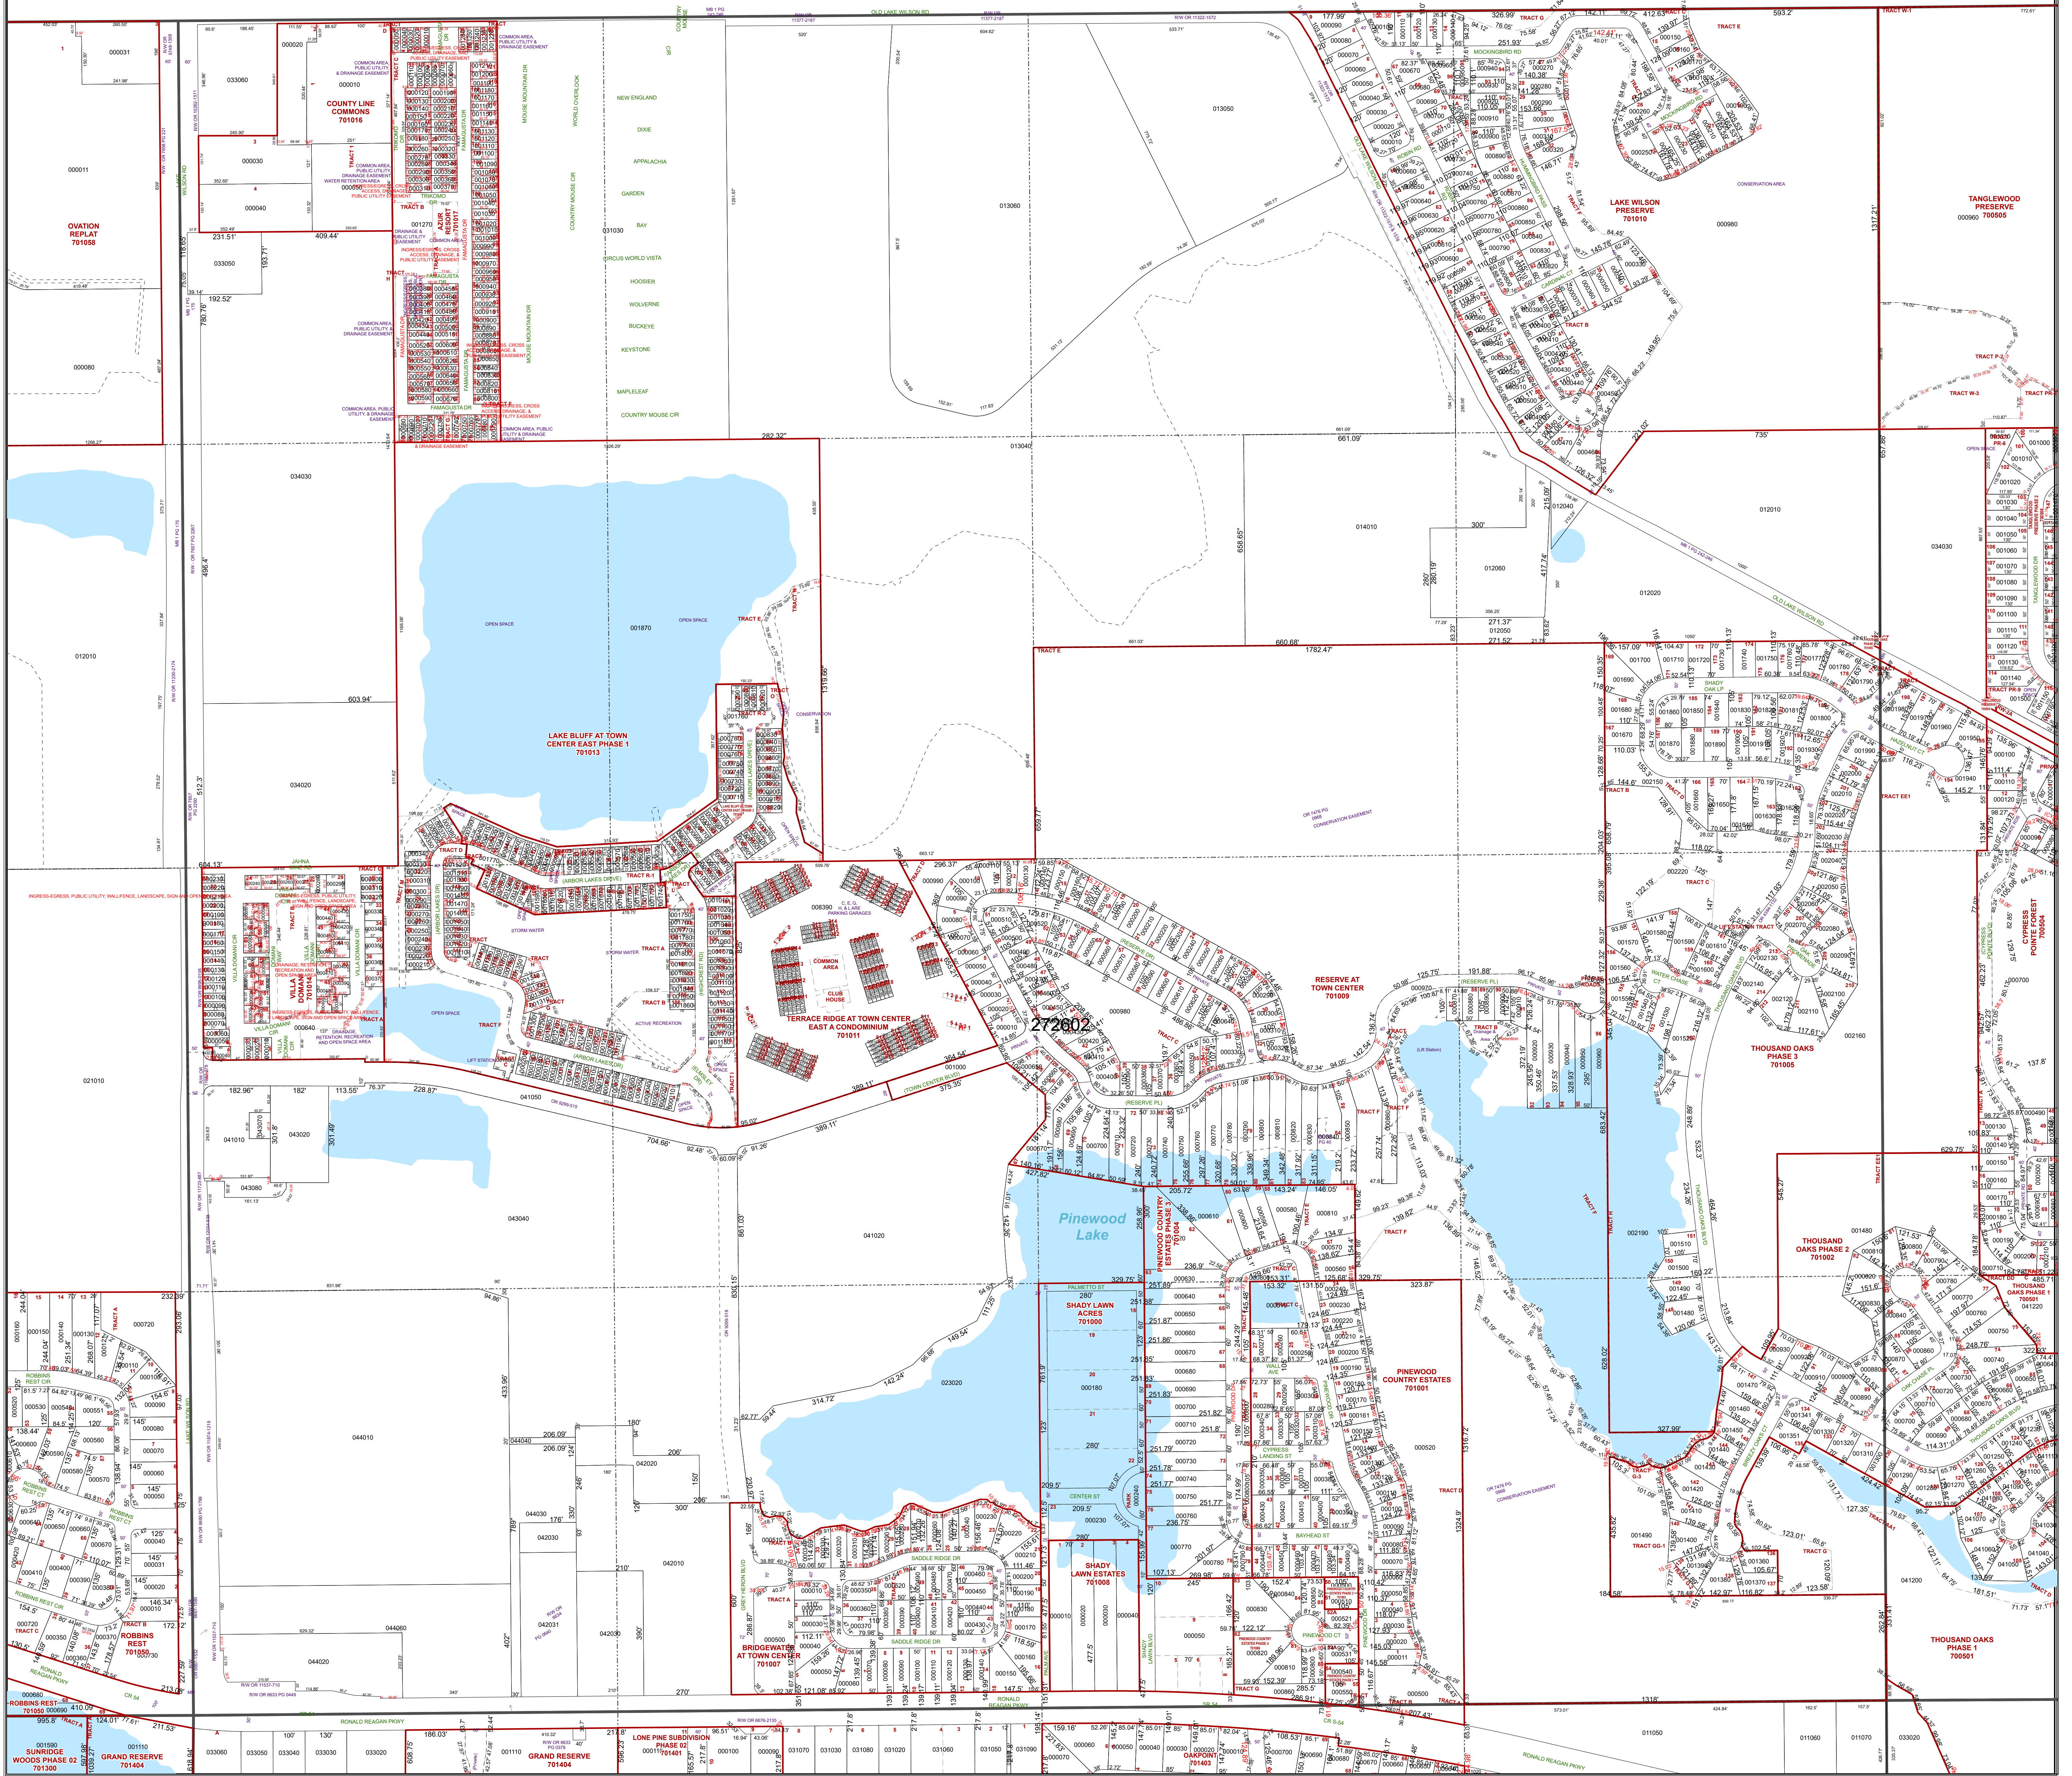

OSCEOLA COUNTY

272802

Location Map
Polk County, Florida

All of Section 02 Twp. 26 Rge. 27
Acres: 642 +/-

- Legend**
- Parcels
 - Lots
 - Subdivisions
 - Municipal Boundaries
 - Sections
 - Quarter Section Lines
 - Meander Lines
 - Gov't Lots
 - Easements
 - RR Lines
 - Water Lines
 - Water Bodies

Note: This map is a worksheet used for illustrative purposes only. This is not a survey.

Date Printed: 1/4/2025

Prepared by the office of the
Polk County Property Appraiser
Polk County, Florida
255 North Wilson Avenue - Bartow, Florida - 33830-3951
(863) 534-4777