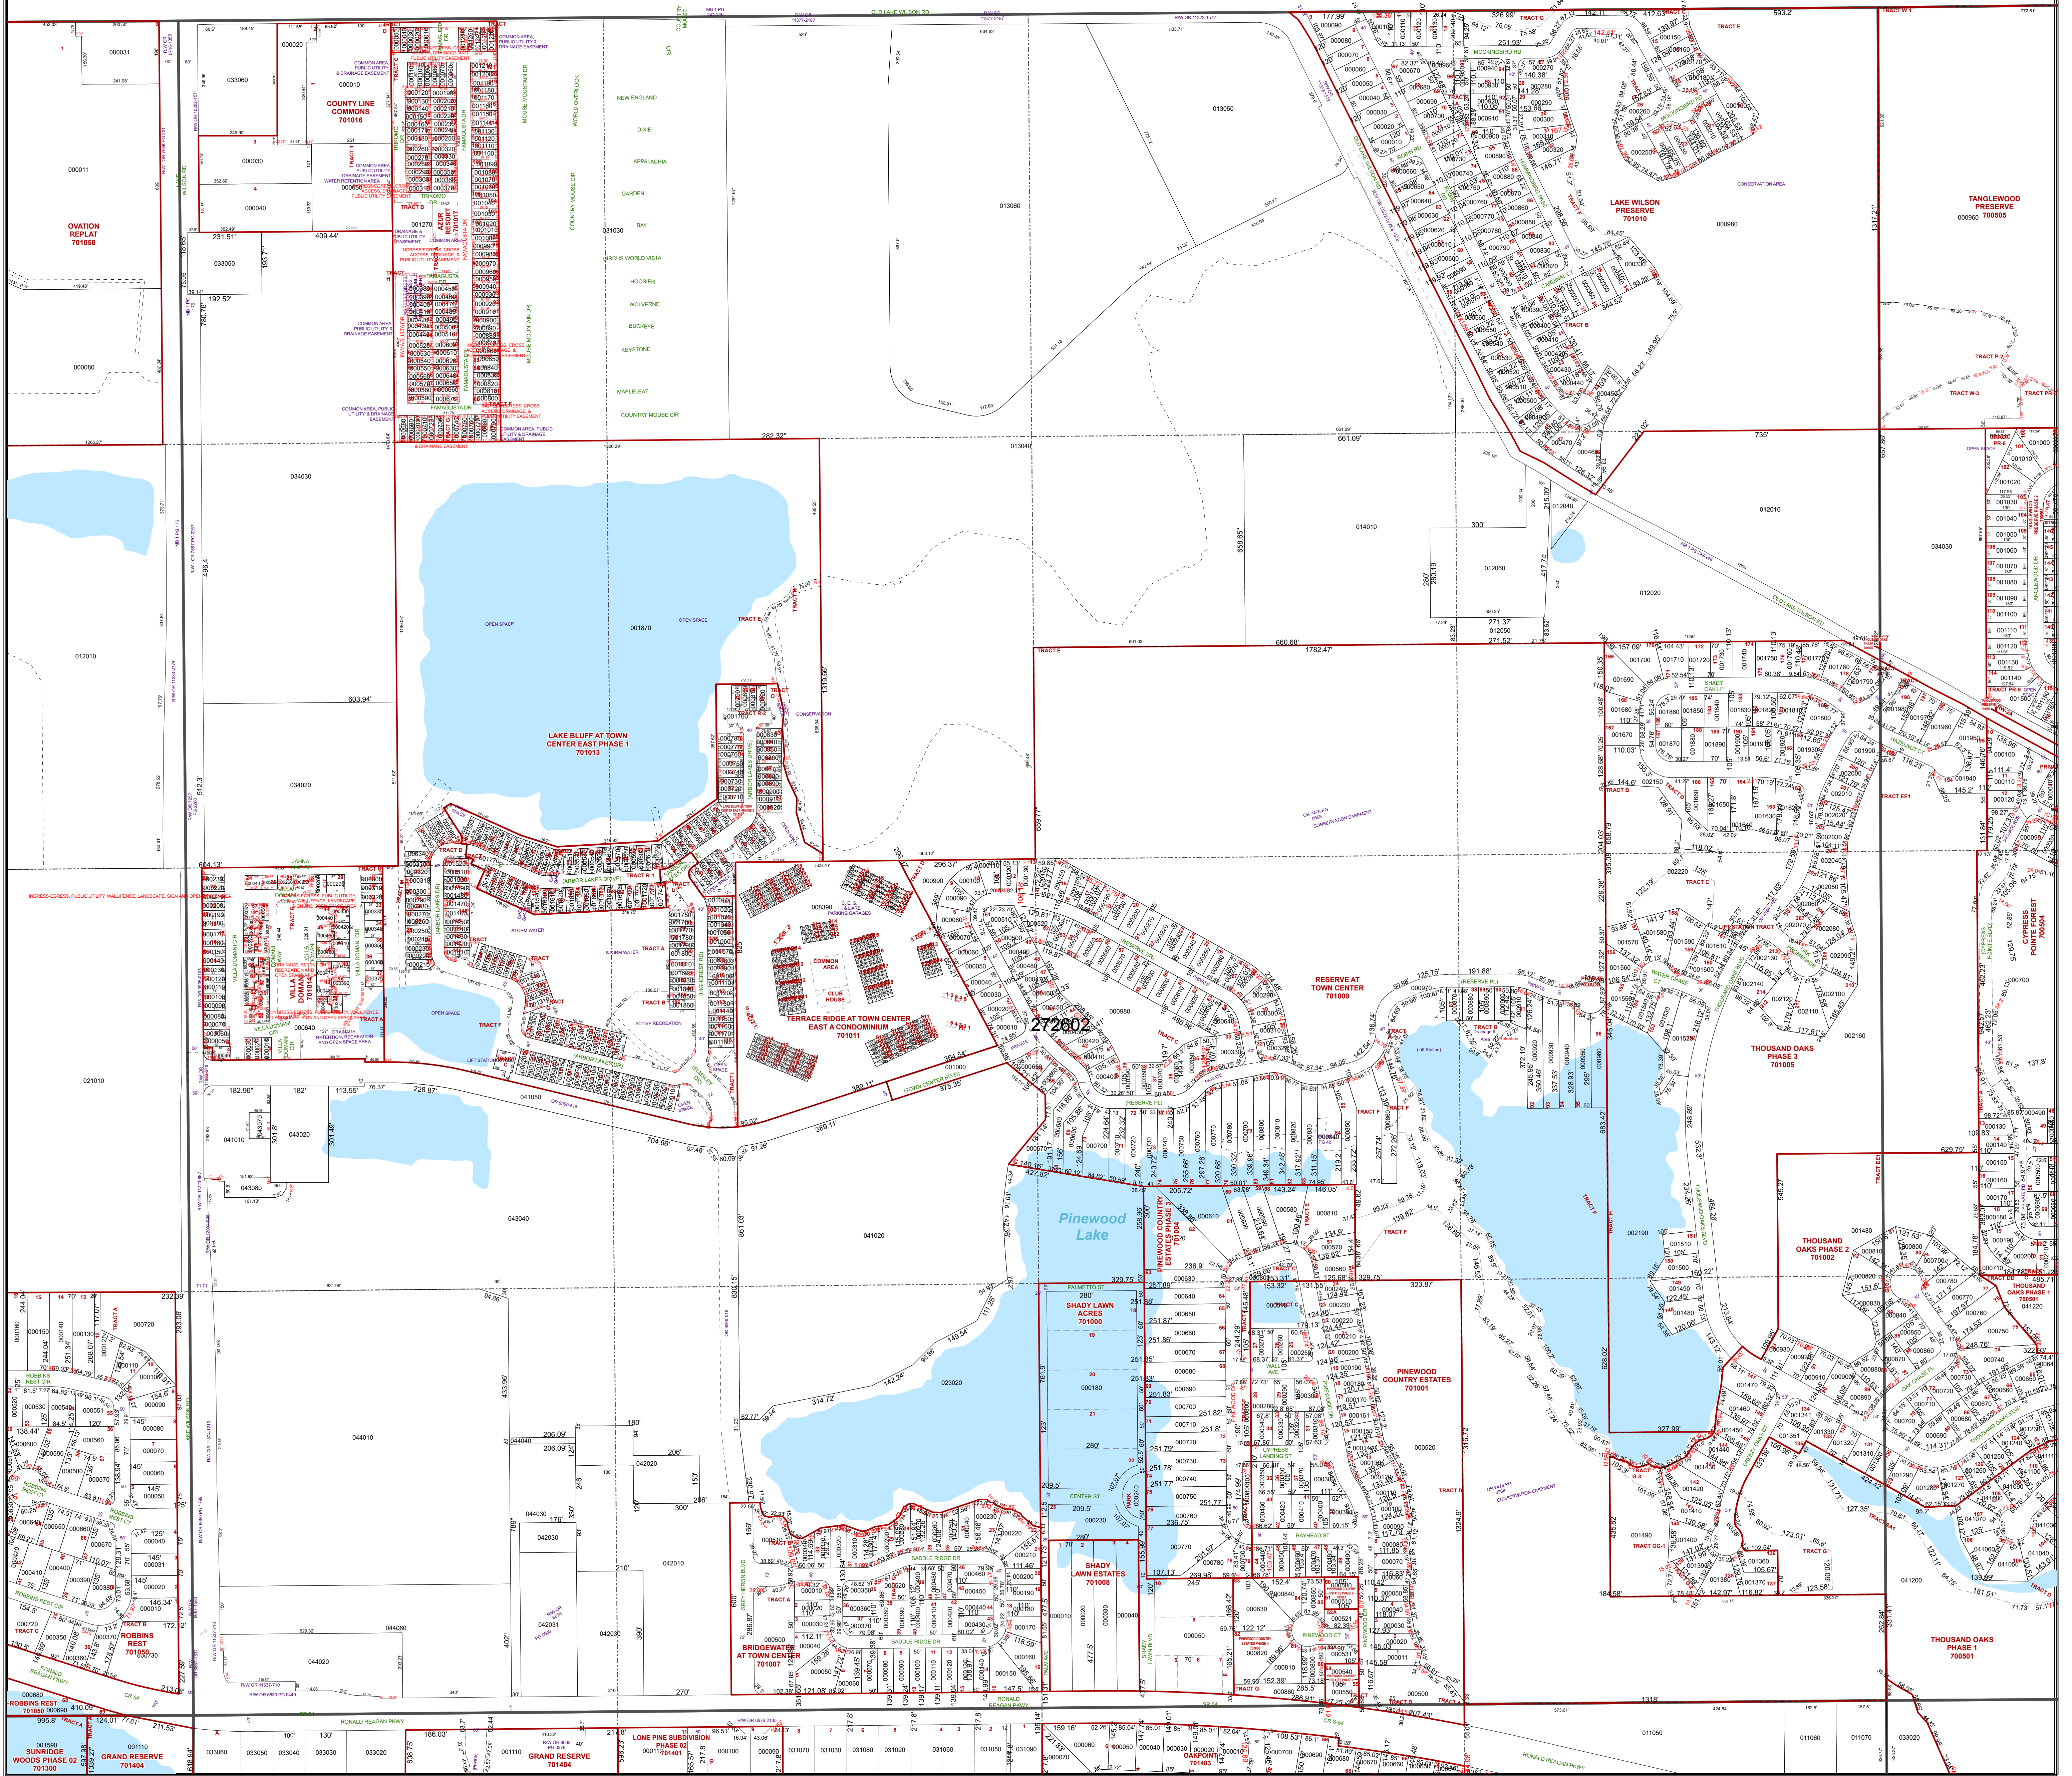

# OSCEOLA COUNTY

272802

Location Map  
Polk County, Florida

All of Section 02 Twp. 26 Rge. 27  
Acres: 642 +/-

- Legend**
- Parcels
  - Lots
  - Subdivisions
  - Municipal Boundaries
  - Sections
  - Quarter Section Lines
  - Meander Lines
  - Gov't Lots
  - Easements
  - RR Lines
  - Water Lines
  - Water Bodies

Note: This map is a worksheet used for illustrative purposes only. This is not a survey.

Date Printed: 11/16/2024

Prepared by the office of the  
**Polk County Property Appraiser**  
Polk County, Florida  
255 North Wilson Avenue - Bartow, Florida - 33830-3951  
(863) 534-4777