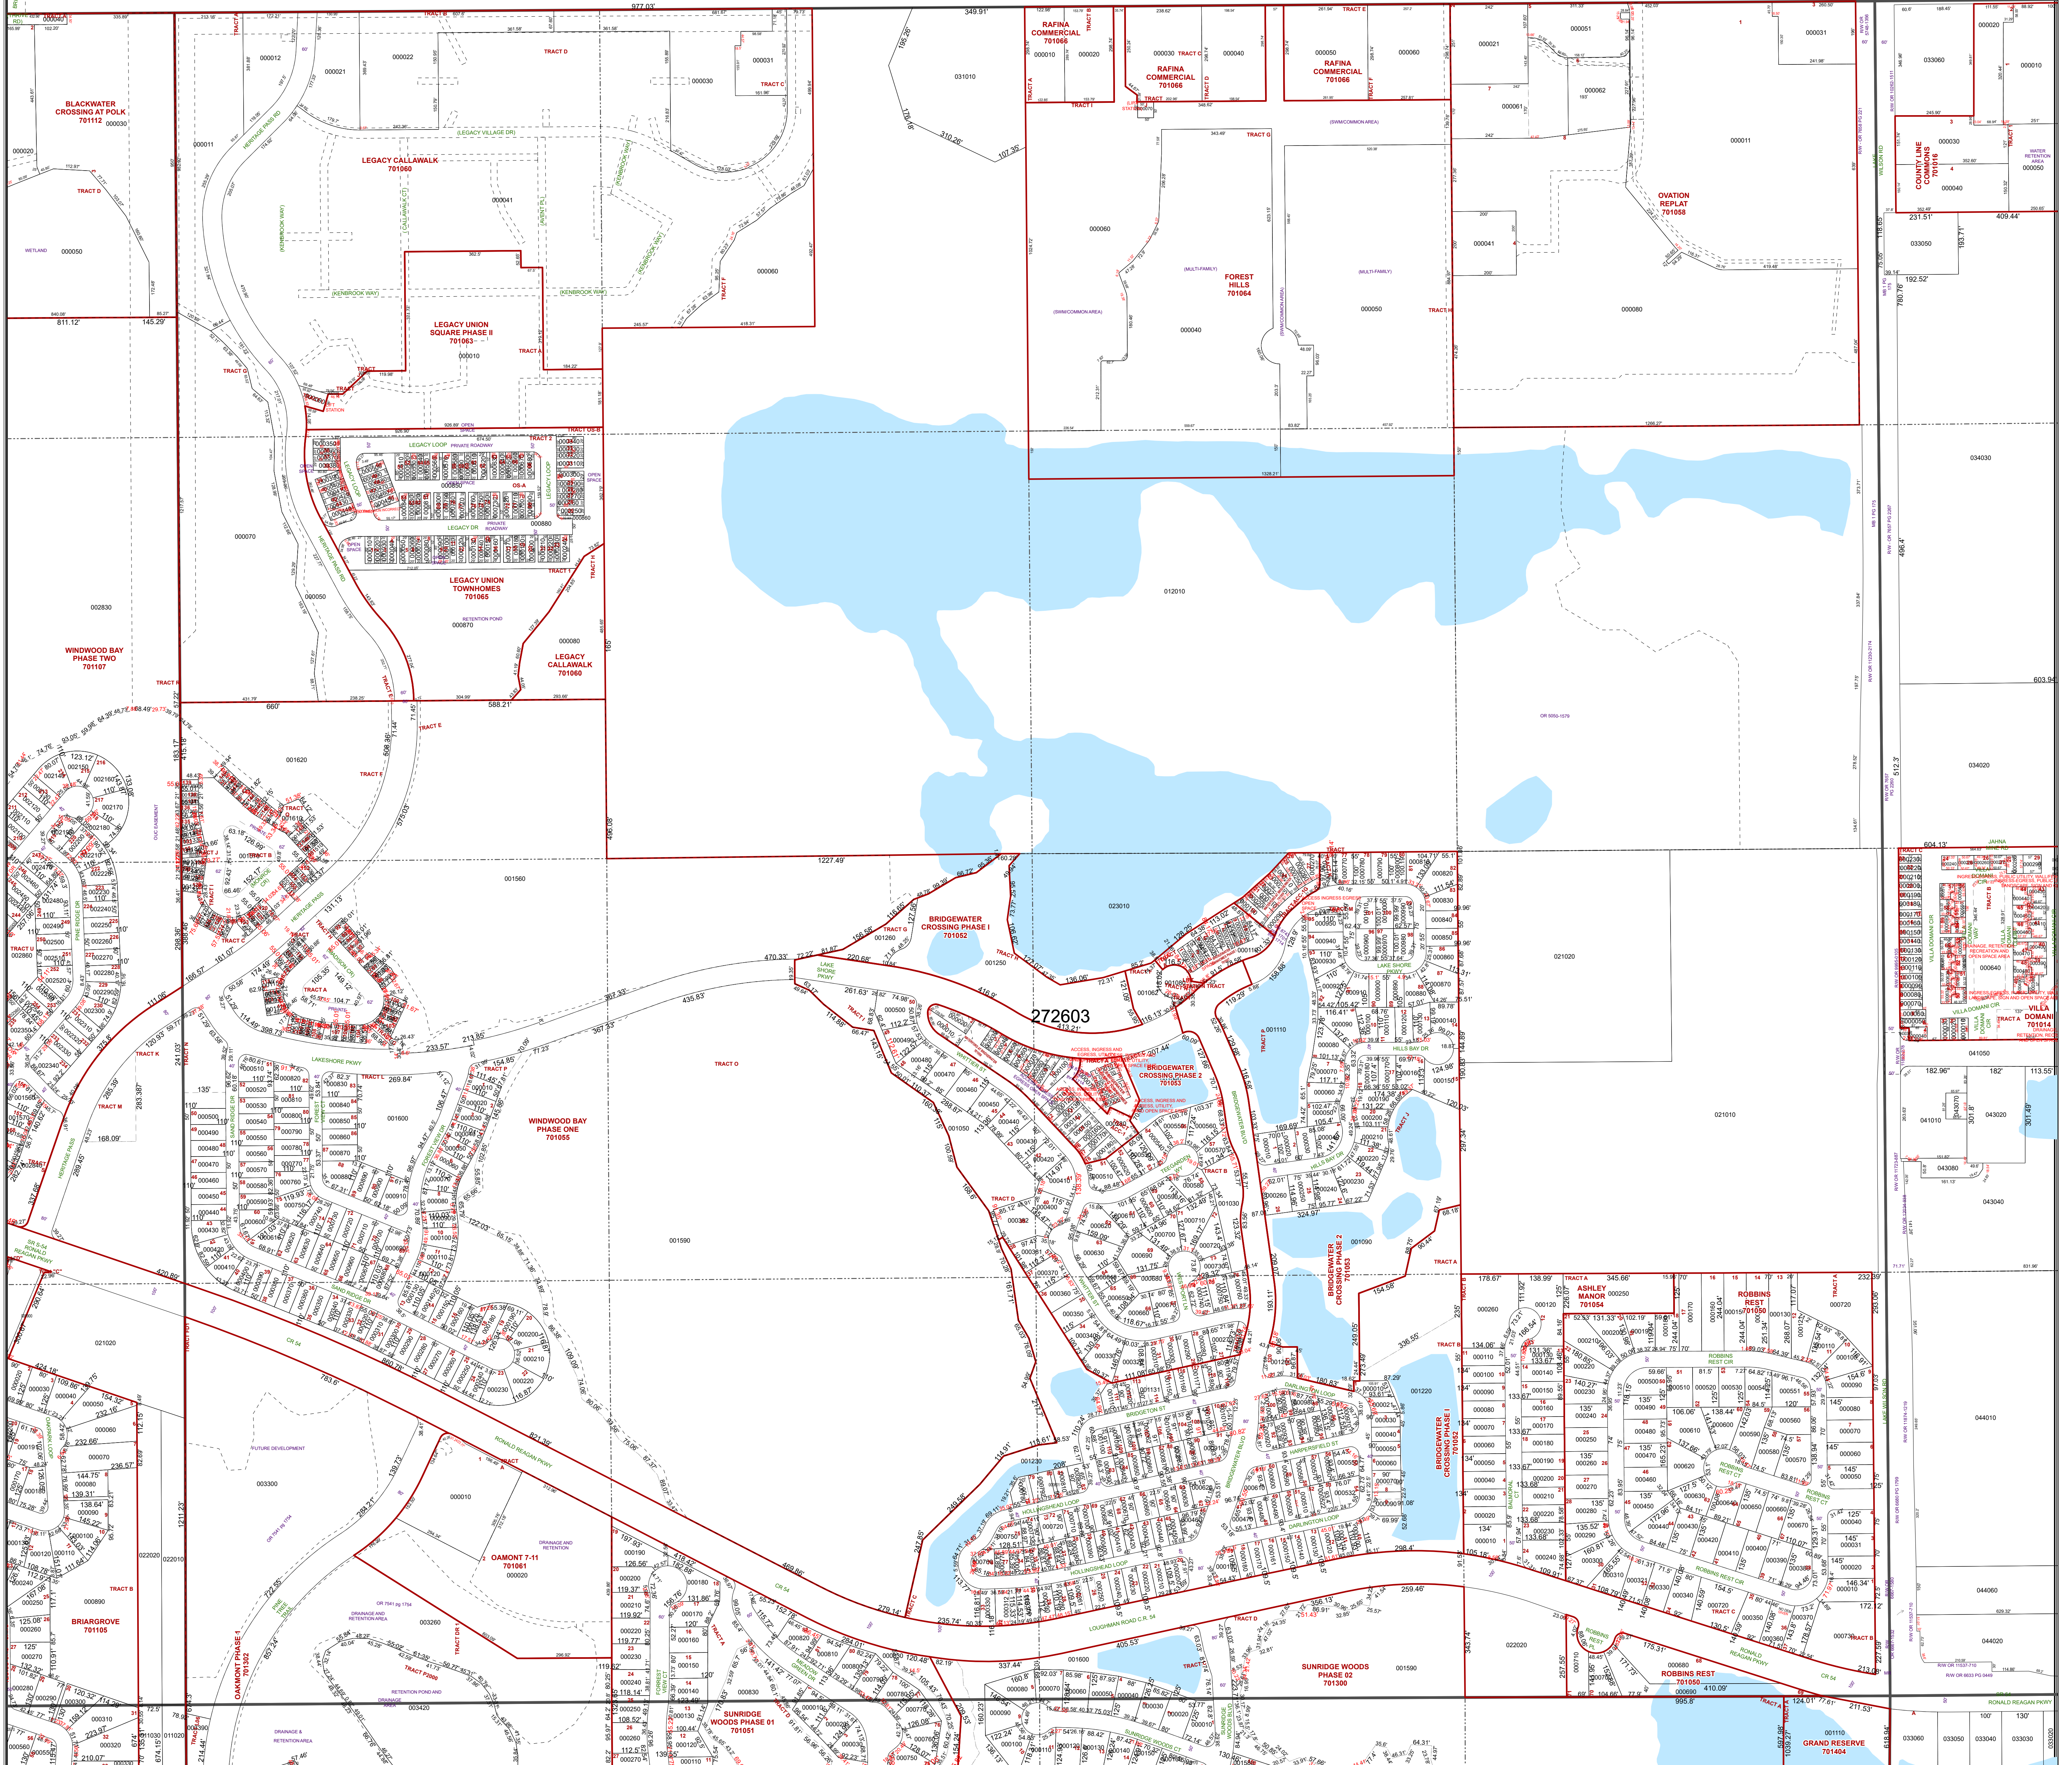

OSCEOLA COUNTY

Location Map
Polk County, Florida

All of Section 03 Twp. 26 Rge. 27
Acres: 644 +/-

Legend

- Parcels
- Lots
- Subdivisions
- Municipal Boundaries
- Sections
- Quarter Section Lines
- Meander Lines
- Gov't Lots
- Easements
- RR Lines
- Water Lines
- Water Bodies

Note: This map is a worksheet used for illustrative purposes only. This is not a survey.

Date Printed: 1/25/2025

Prepared by the office of the
Polk County Property Appraiser
Polk County, Florida
255 North Wilson Avenue - Bartow, Florida - 33830-3951
(863) 534-4777