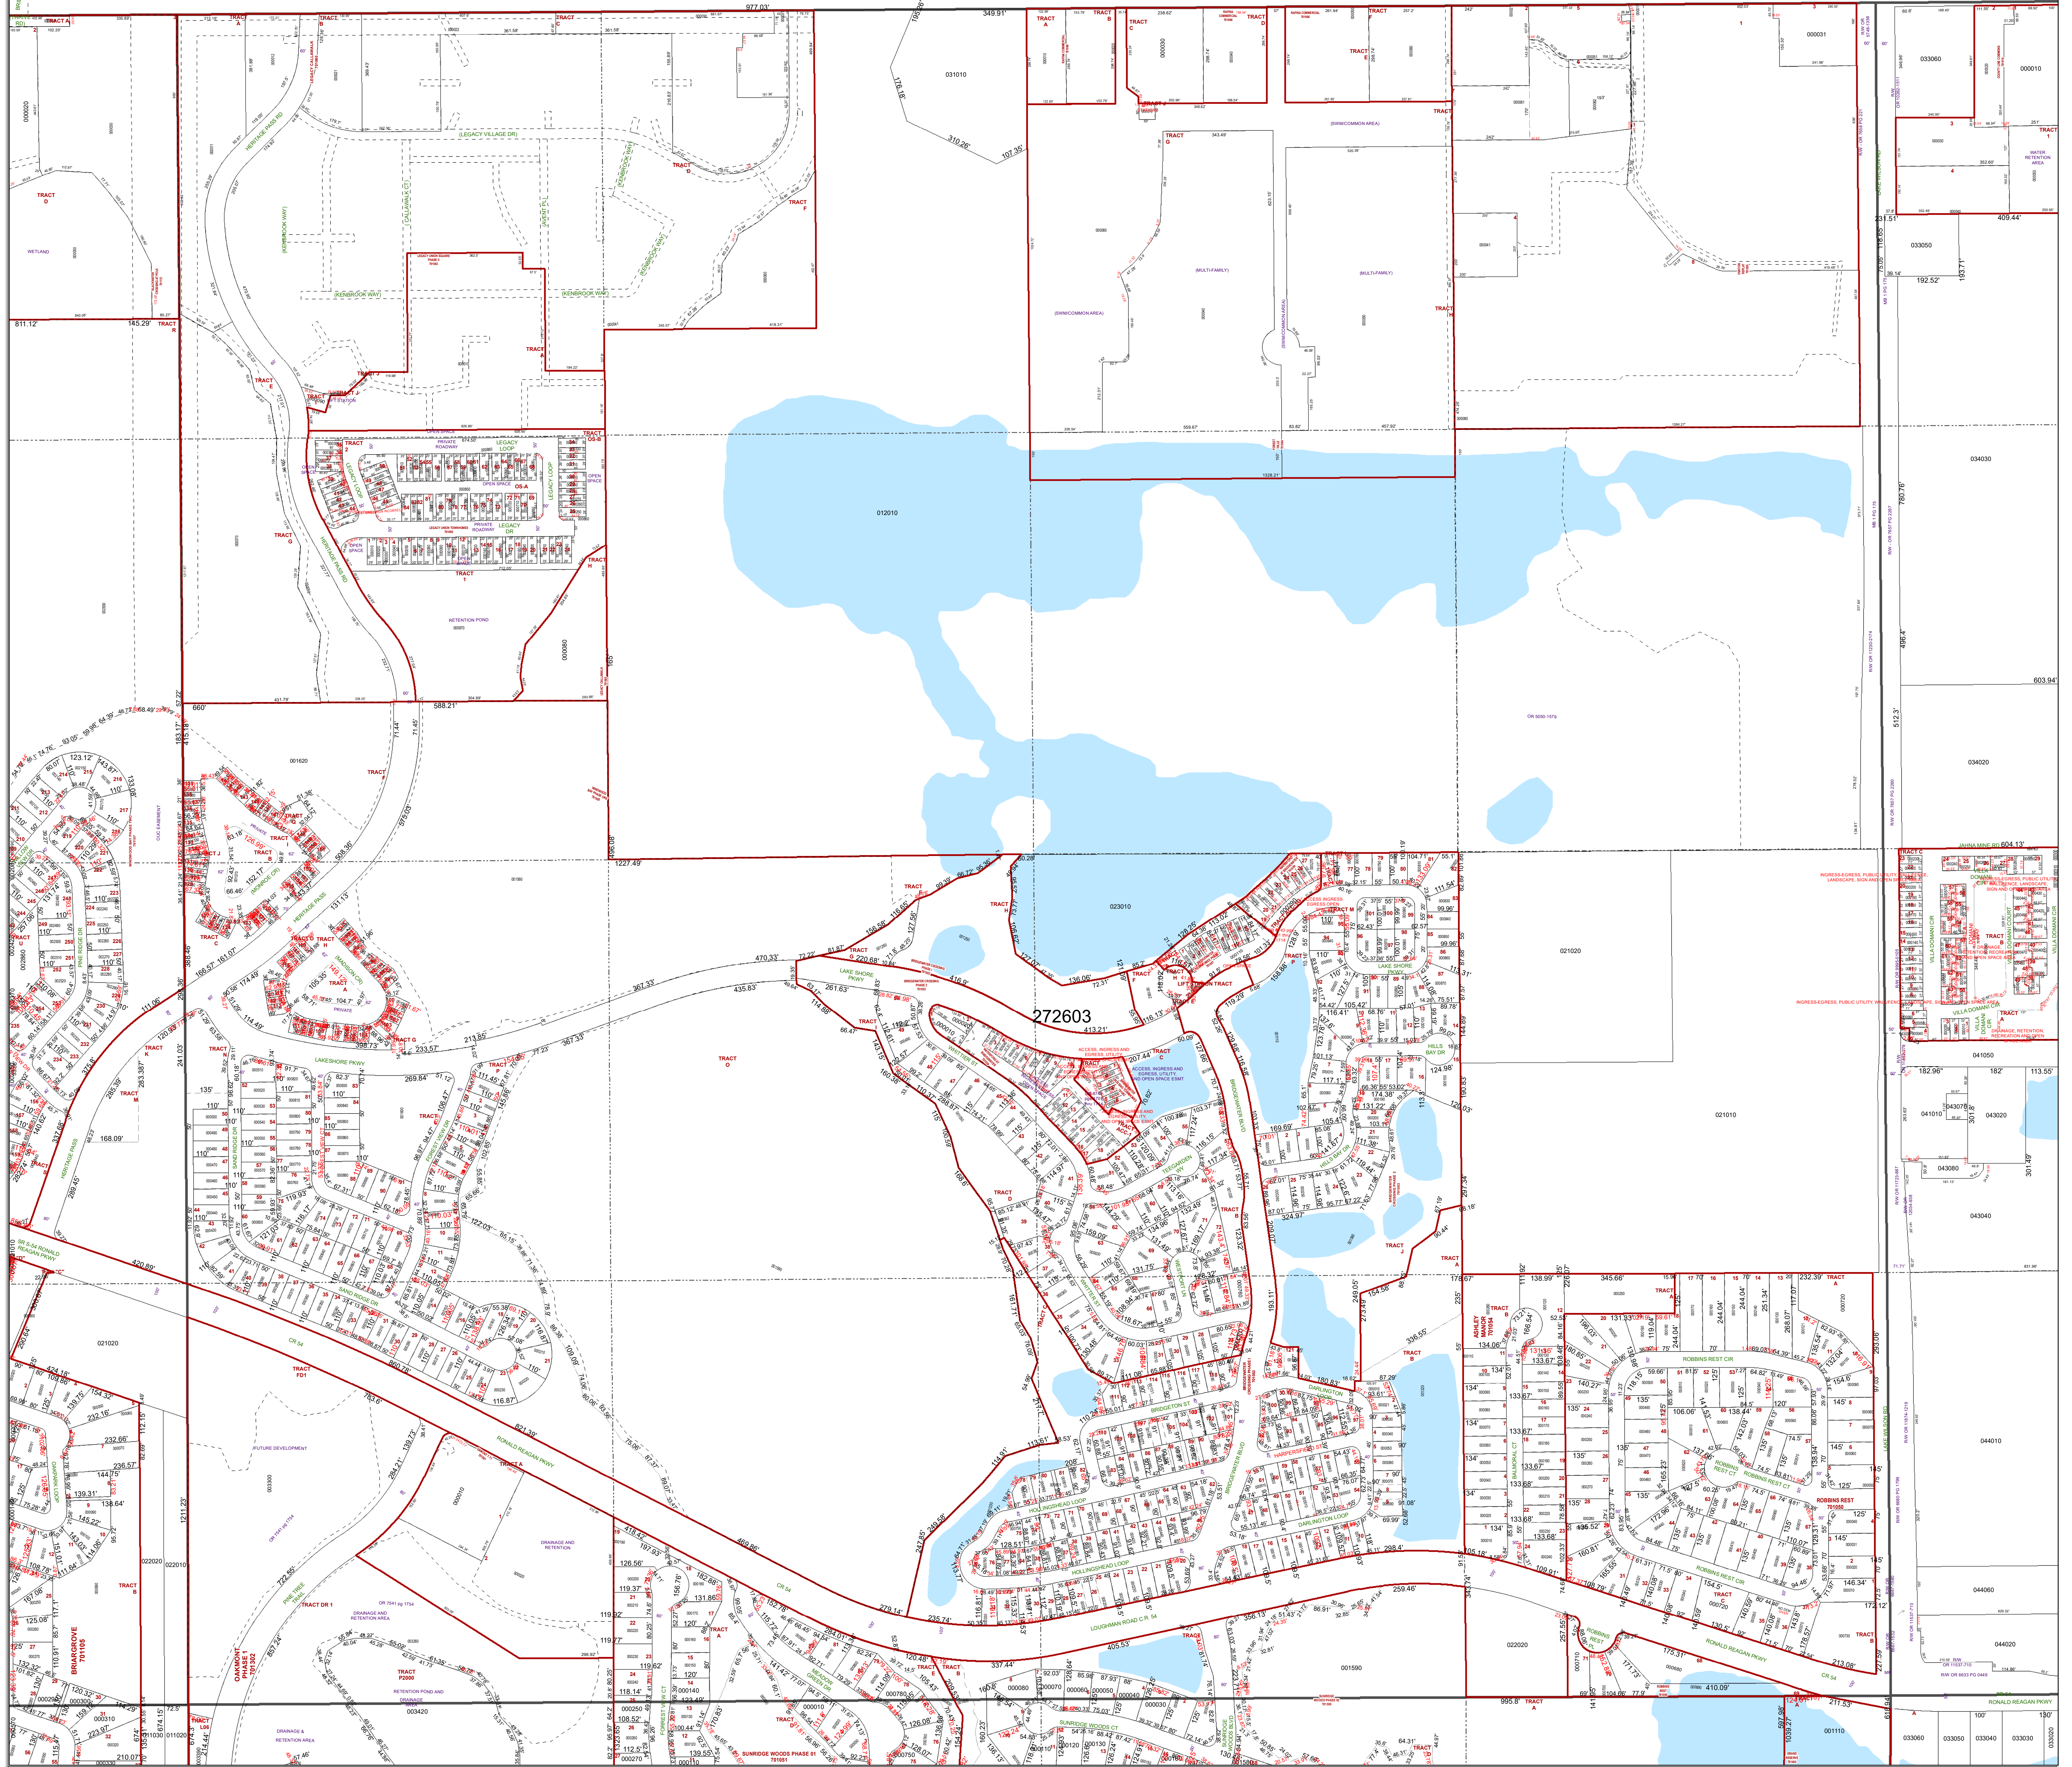

# OSCEOLA COUNTY

Location Map  
Polk County, Florida

All of Section 03 Twp. 26 Rge. 27  
Acres: 644 +/-

- Legend**
- Parcels
  - Sections
  - Easements
  - Lots
  - Quarter Section Lines
  - RR Lines
  - Subdivisions
  - Meander Lines
  - Water Lines
  - Municipal Boundaries
  - Gov't Lots
  - Water Bodies

Note: This map is a worksheet used for illustrative purposes only. This is not a survey.

Date Printed: 10/26/2024

Prepared by the Office of  
Marsha M. Faux, CFA, ASA  
Property Appraiser  
Polk County, Florida  
255 North Wilson Avenue - Bartow, Florida - 33830-3951  
(863) 534-4777