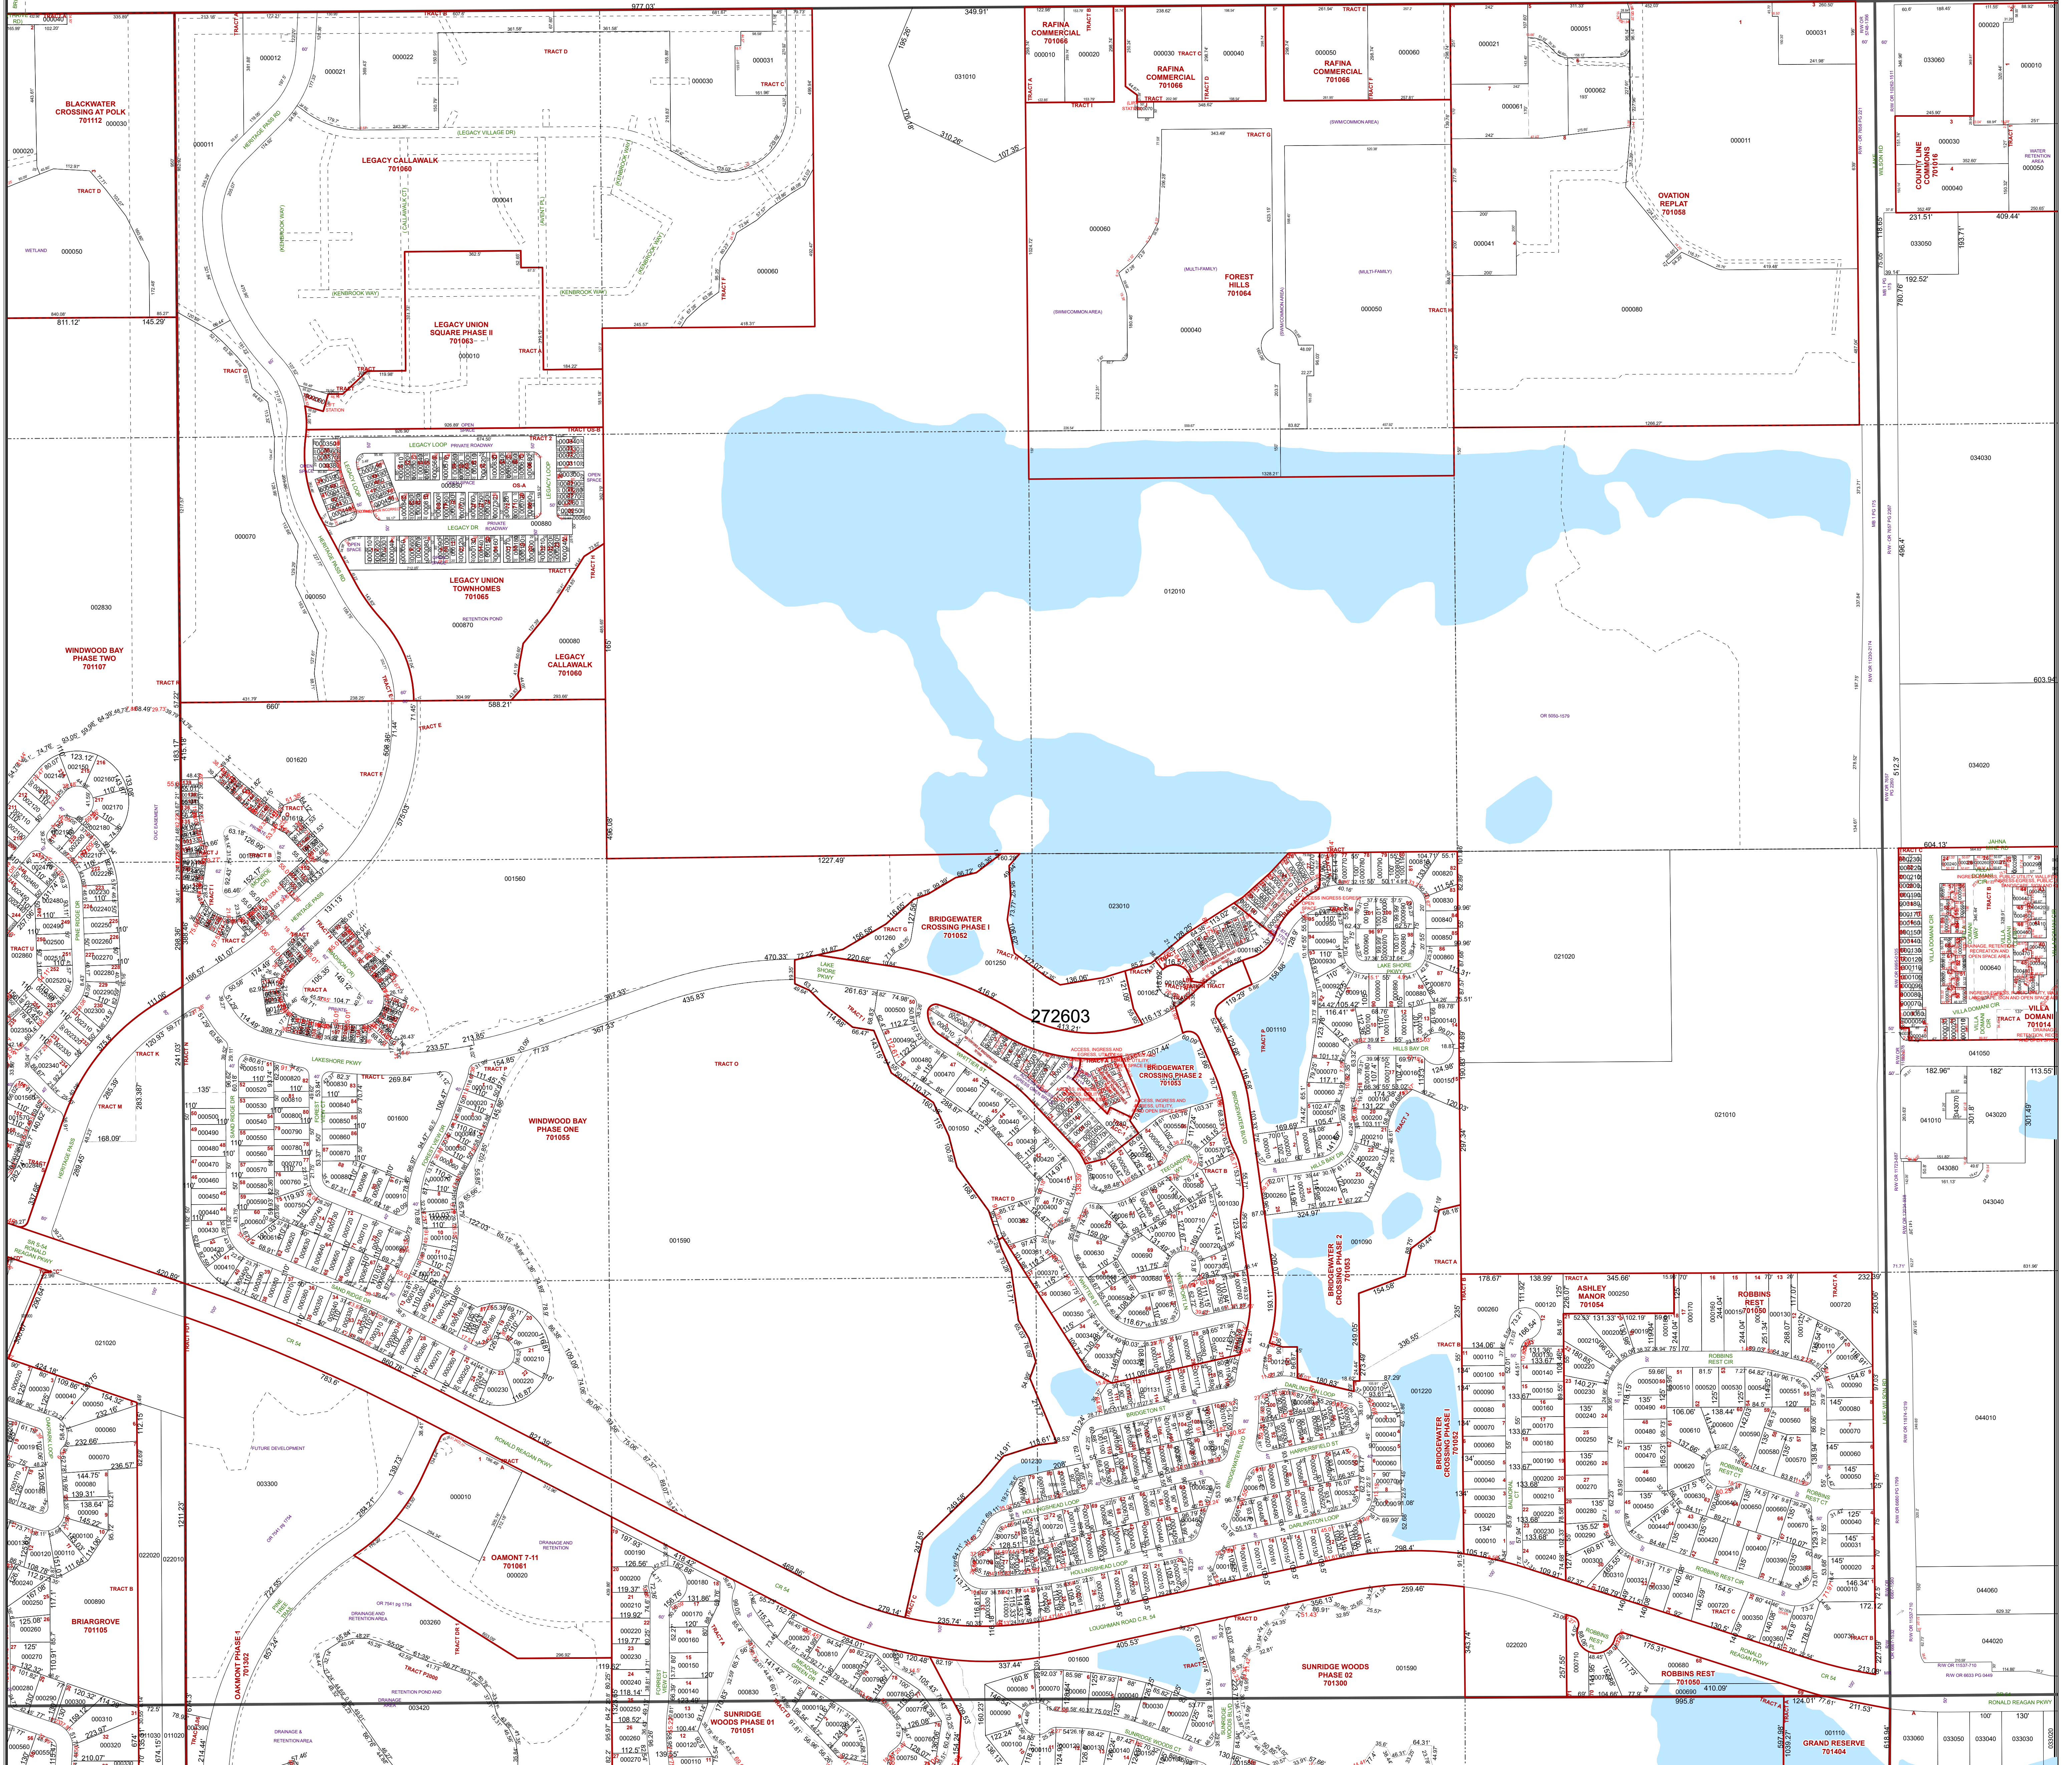

OSCEOLA COUNTY

272603

Location Map
Polk County, Florida

All of Section 03 Twp. 26 Rge. 27
Acres: 644 +/-

- Legend**
- Parcels
 - Sections
 - Easements
 - Lots
 - Quarter Section Lines
 - RR Lines
 - Subdivisions
 - Meander Lines
 - Water Lines
 - Municipal Boundaries
 - Gov't Lots
 - Water Bodies

Note: This map is a worksheet used for illustrative purposes only. This is not a survey.

Date Printed: 12/21/2024

Prepared by the office of the
Polk County Property Appraiser
Polk County, Florida
255 North Wilson Avenue - Bartow, Florida - 33830-3951
(863) 534-4777